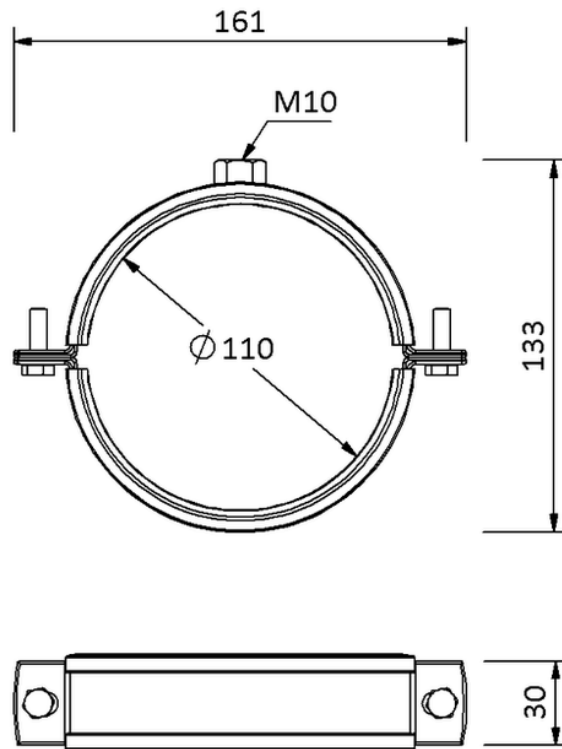

Technical drawing

SitaPipe PP pipe clamp M10 DN 100

SitaPipe PP pipe clamp M10 DN 100, DIN EN 1451-1

Article number

64200011

Changes possible due to technical development, subject to mistakes and printing errors.