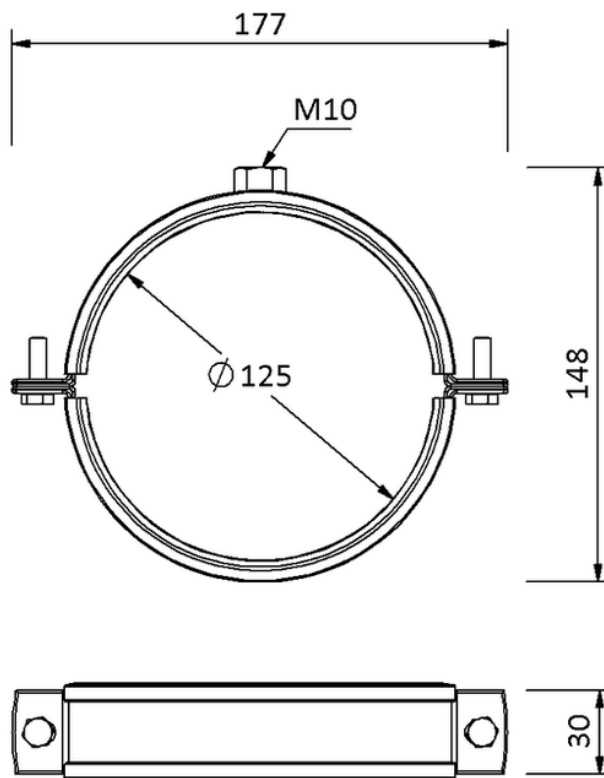

Technical drawing
Sita**Pipe** PP pipe clamp M10 DN 125

SitaPipe PP pipe clamp M10 DN 125, DIN EN 1451-1

Article number

64200012

Changes possible due to technical development, subject to mistakes and printing errors.