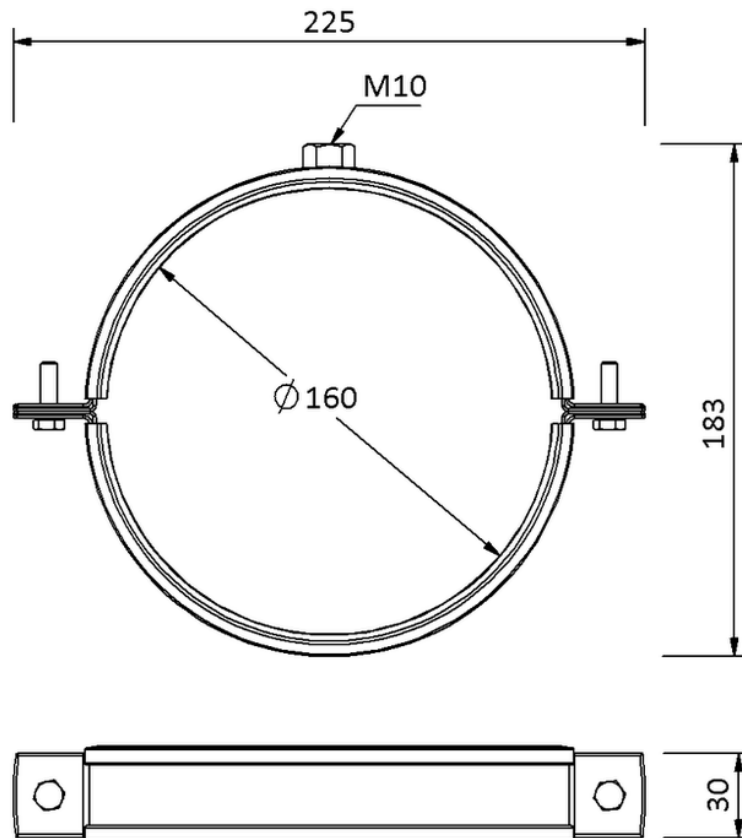

Technical drawing  
Sita**Pipe** PP pipe clamp M10 DN 150

---

---

SitaPipe PP pipe clamp M10 DN 150, DIN EN 1451-1

Article number

64200016

Changes possible due to technical development, subject to mistakes and printing errors.