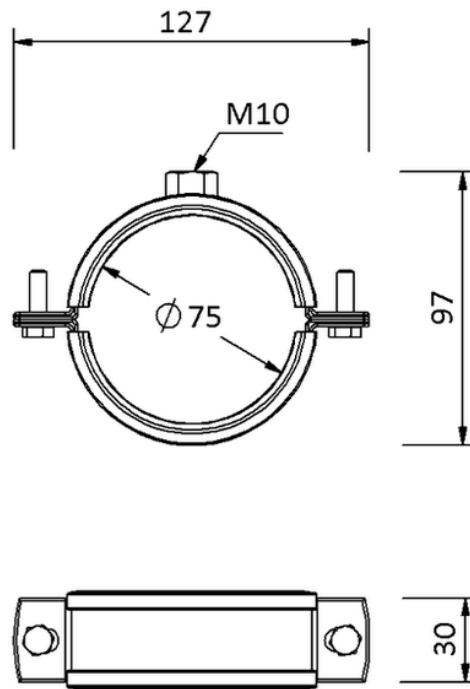

Technical drawing
Sita**Pipe** PP pipe clamp M10 DN 70

SitaPipe PP pipe clamp M10 DN 70, DIN EN 1451-1

Article number

64200075

Changes possible due to technical development, subject to mistakes and printing errors.