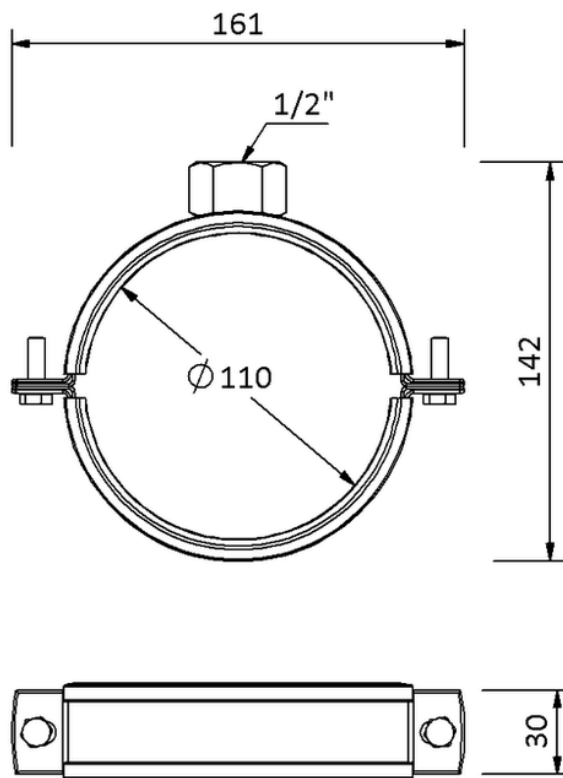

Technical drawing  
Sita**Pipe** PP pipe clamp 1/2" DN 100

---

---

SitaPipe PP pipe clamp 1/2" DN 100, DIN EN 1451-1

Article number

64300011

Changes possible due to technical development, subject to mistakes and printing errors.