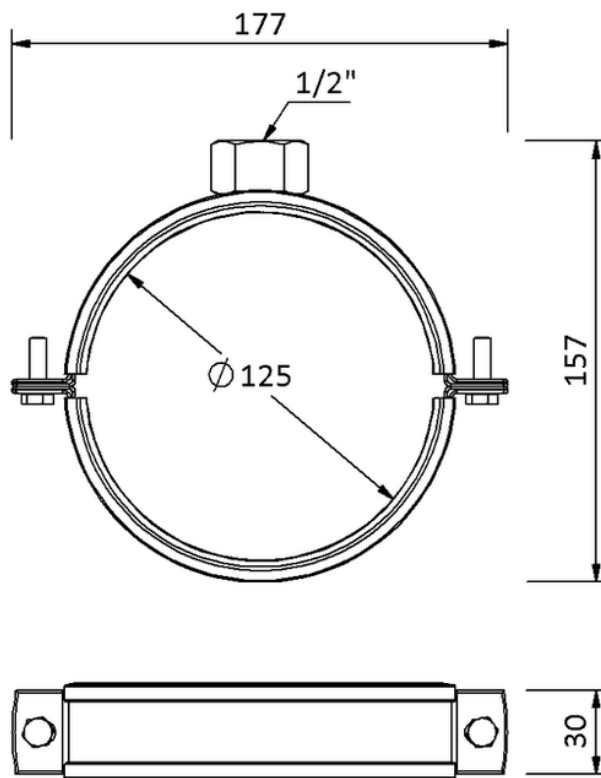

Technical drawing
Sita**Pipe** PP pipe clamp 1/2" DN 125

SitaPipe PP pipe clamp 1/2" DN 125, DIN EN 1451-1

Article number

64300012

Changes possible due to technical development, subject to mistakes and printing errors.