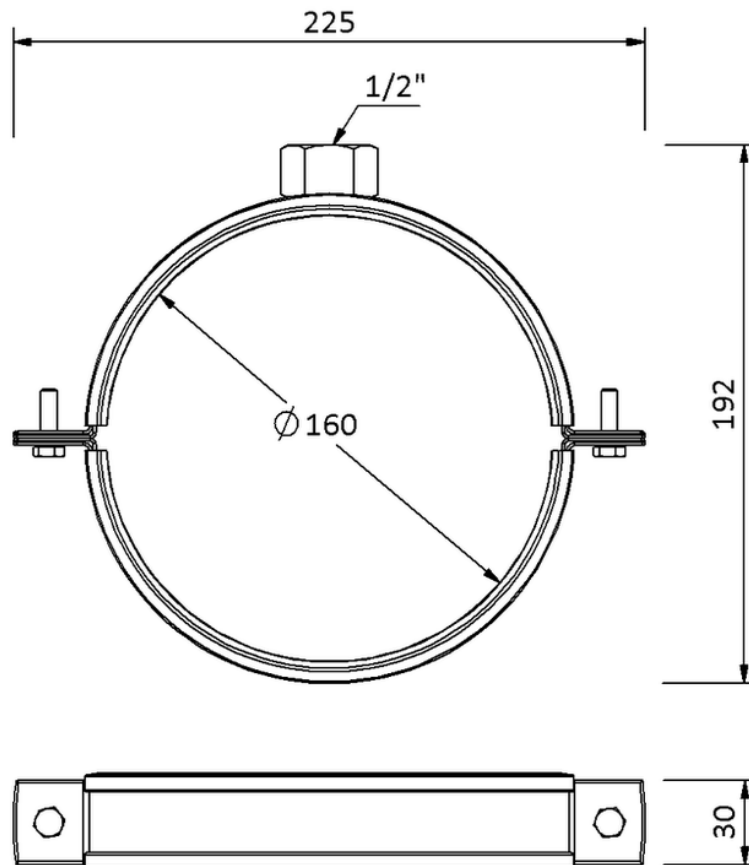

Technical drawing
Sita**Pipe** PP pipe clamp 1/2" DN 150

SitaPipe PP pipe clamp 1/2" DN 150, DIN EN 1451-1

Article number

64300016

Changes possible due to technical development, subject to mistakes and printing errors.