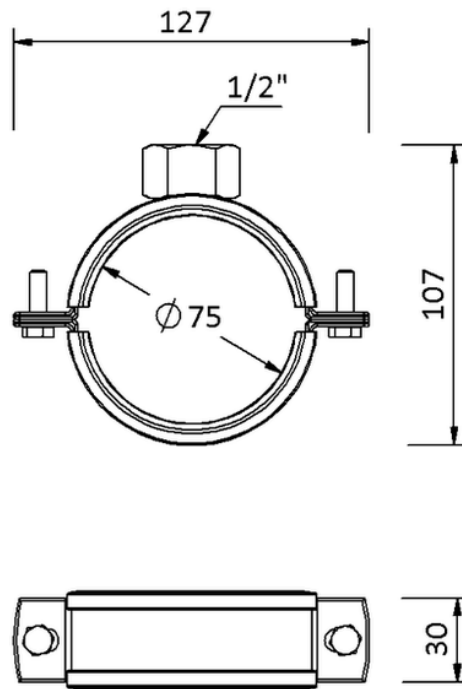

Technical drawing
Sita**Pipe** PP pipe clamp 1/2" DN 70

SitaPipe PP pipe clamp 1/2" DN 70, DIN EN 1451-1

Article number

64300075

Changes possible due to technical development, subject to mistakes and printing errors.