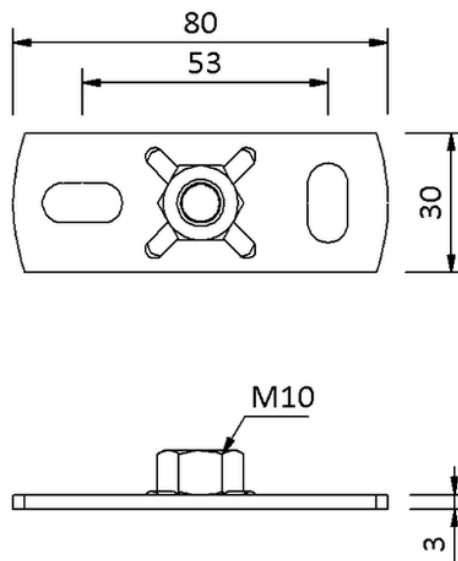

Technical drawing

SitaPipe PP base plate M10

SitaPipe PP base plate M10, DIN EN 1451-1

Article number

65000000

Changes possible due to technical development, subject to mistakes and printing errors.

Sita Bauelemente GmbH * Ferdinand-Braun-Strasse 1 * 33378 Rheda-Wiedenbrück, Germany * Tel +49 2522 8340-0 * Fax +49 2522 8340-100 * info@sita-bauelemente.de * www.sita-bauelemente.de