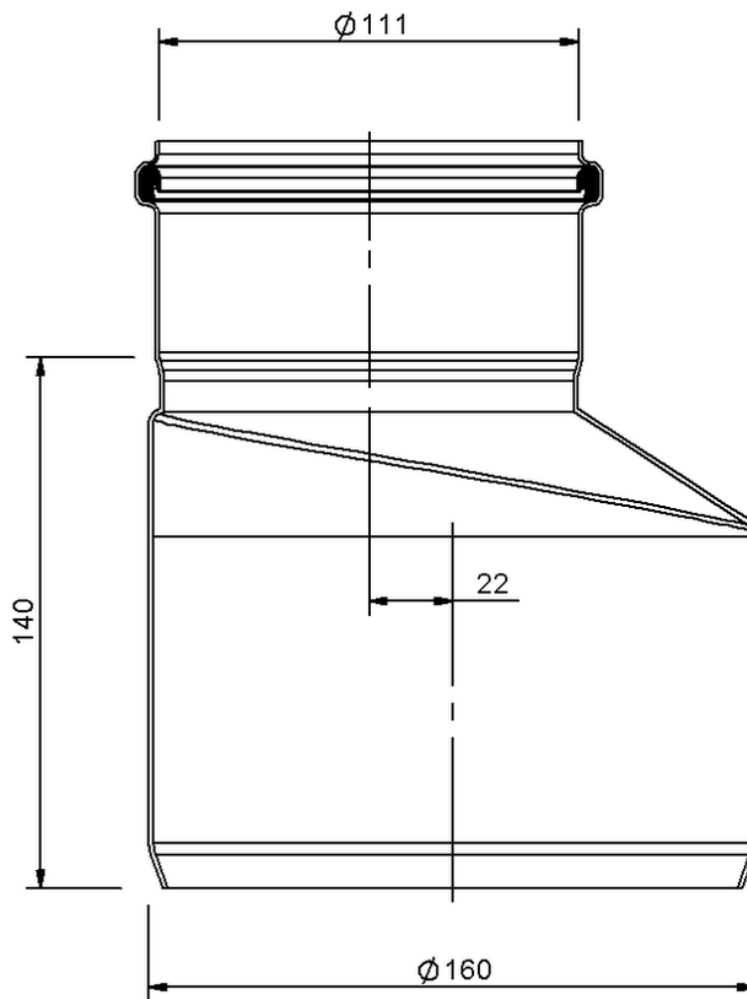

Technical drawing

SitaPipe stainless steel transition piece eccentric, DN 100 to DN 150

SitaPipe stainless steel transition piece eccentric, DN 100 to DN 150,
DIN EN 1124

Article number

70011116

Changes possible due to technical development, subject to mistakes and printing errors.