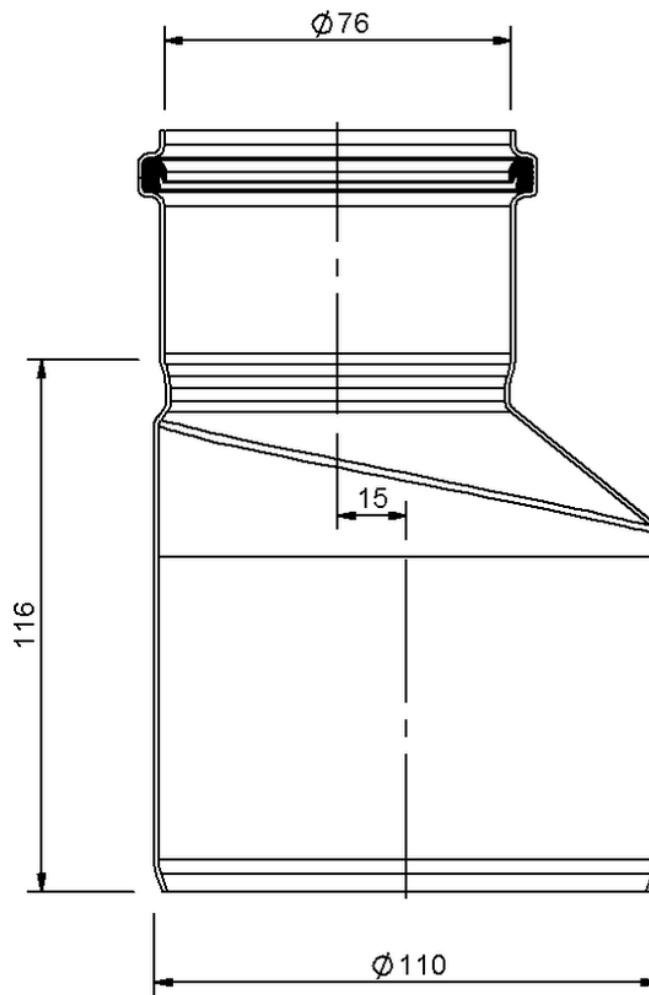

## Technical drawing

# SitaPipe stainless steel transition piece eccentric, DN 70 to DN 100

SitaPipe stainless steel transition piece eccentric, DN 70 to DN 100,  
DIN EN 1124

Article number

70011175

Changes possible due to technical development, subject to mistakes and printing errors.