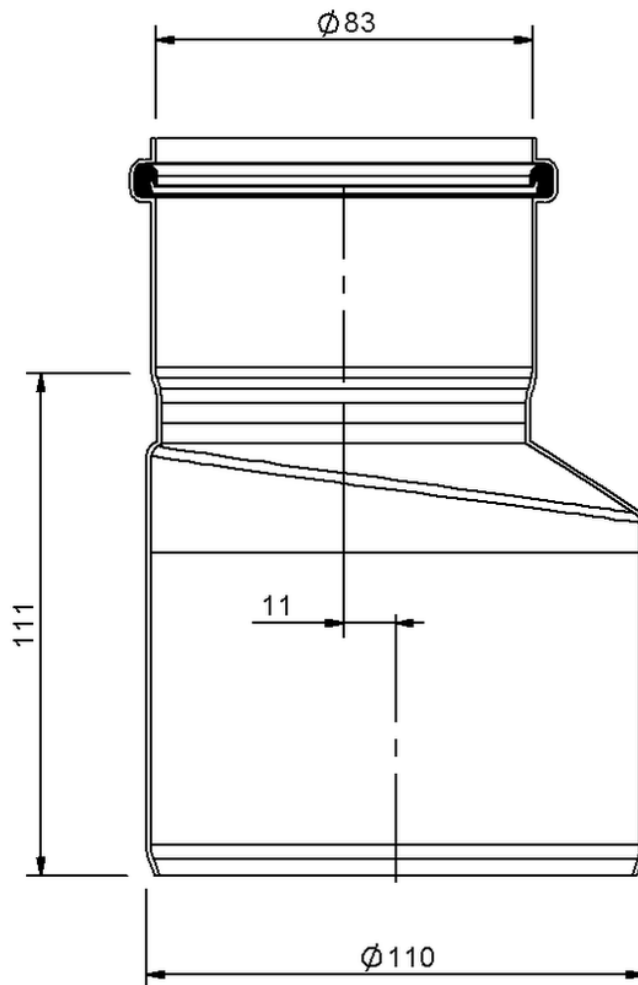

Technical drawing

SitaPipe stainless steel transition piece eccentric, DN 80 to DN 100

SitaPipe stainless steel transition piece eccentric, DN 80 to DN 100,
DIN EN 1124

Article number

70011180

Changes possible due to technical development, subject to mistakes and printing errors.