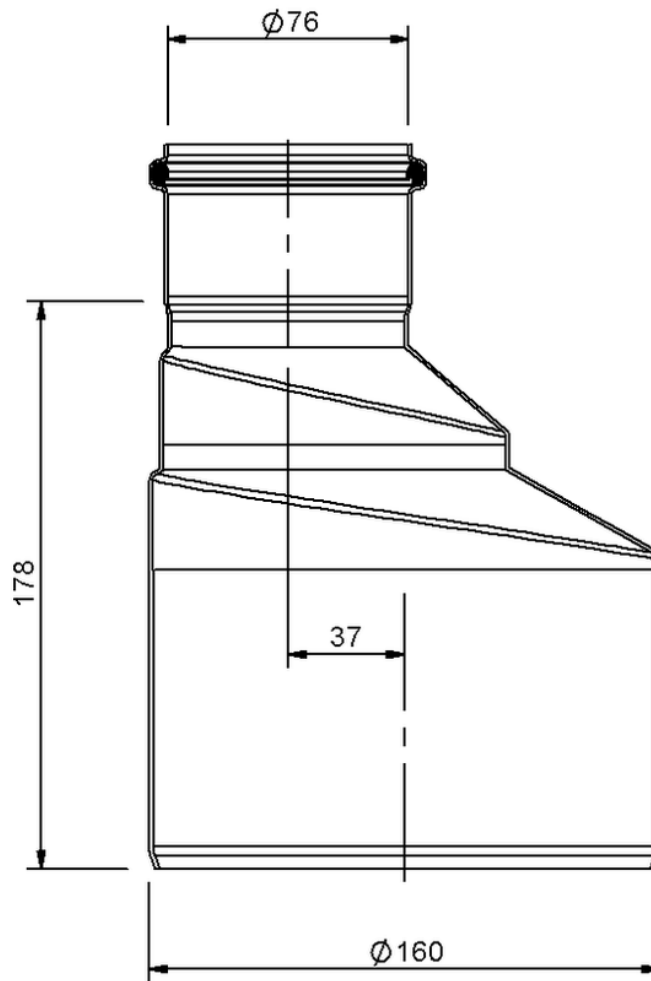

## Technical drawing

# SitaPipe stainless steel transition piece eccentric DN 150-DN 70

SitaPipe stainless steel transition piece eccentric DN 150-DN 70, DIN EN 1124

Article number

70011675

Changes possible due to technical development, subject to mistakes and printing errors.