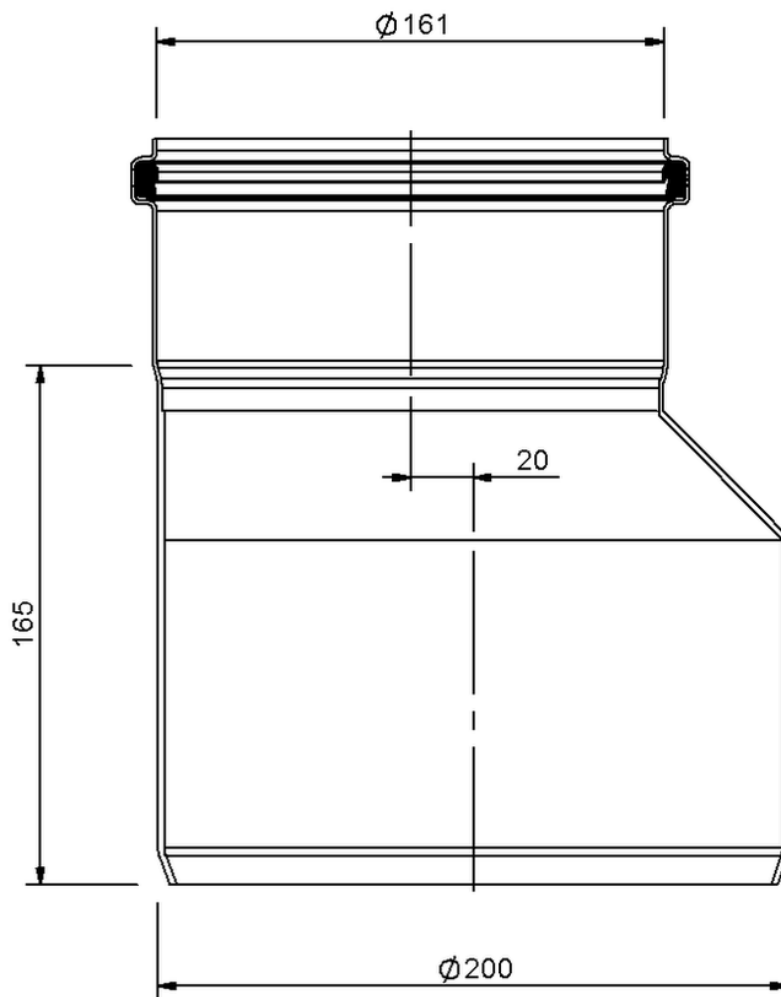

## Technical drawing

### SitaPipe stainless steel transition piece eccentric, DN 150 to DN 200

SitaPipe stainless steel transition piece eccentric, DN 150 to DN 200,  
DIN EN 1124

Article number

70012016

Changes possible due to technical development, subject to mistakes and printing errors.