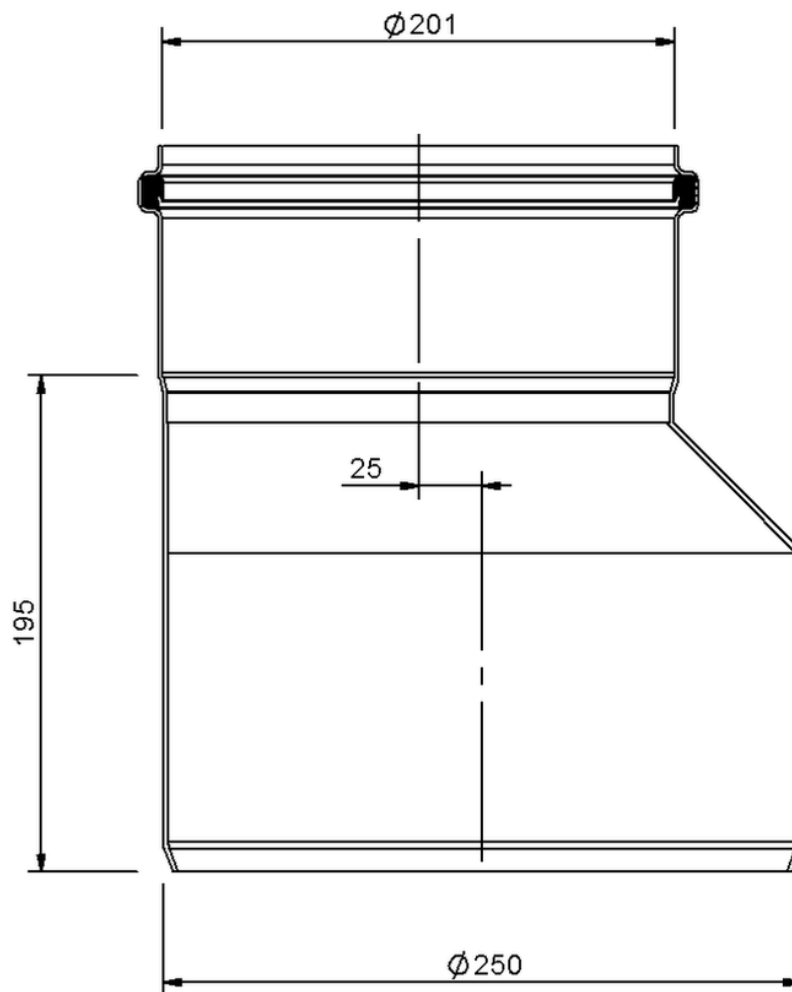

## Technical drawing

### SitaPipe stainless steel transition piece eccentric, DN 200 to DN 250

SitaPipe stainless steel transition piece eccentric, DN 200 to DN 250,  
DIN EN 1124

Article number

70012520

Changes possible due to technical development, subject to mistakes and printing errors.