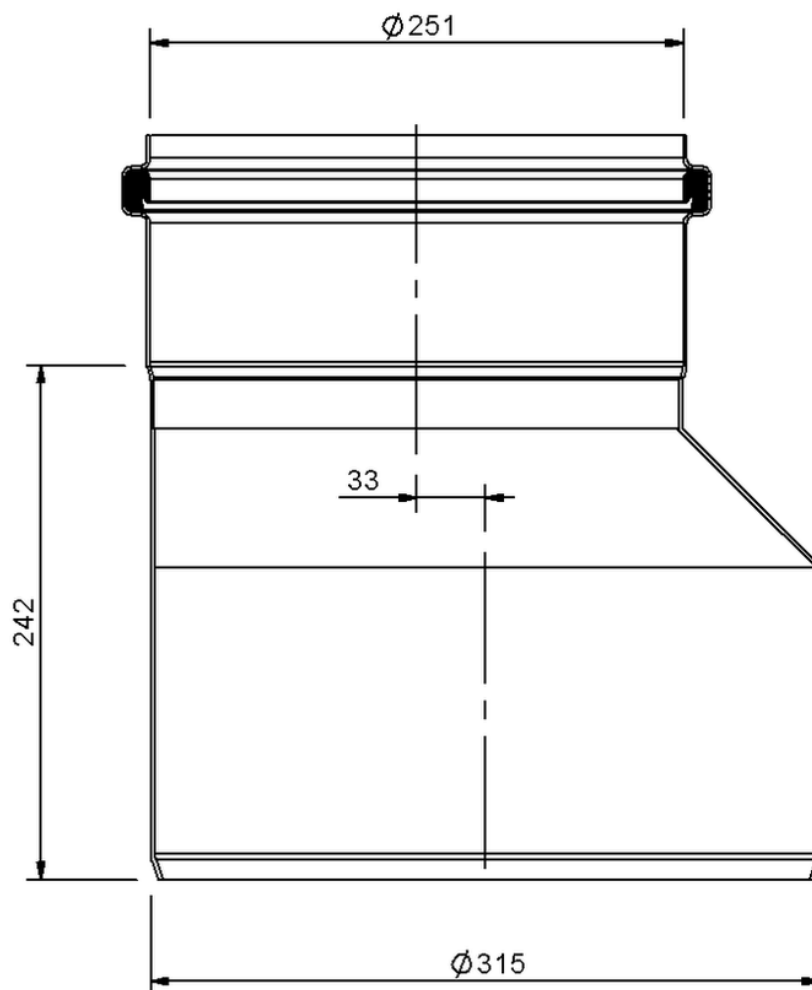

## Technical drawing

### SitaPipe stainless steel transition piece eccentric, DN 250 to DN 315

SitaPipe stainless steel transition piece eccentric, DN 250 to DN 315,  
DIN EN 1124

Article number

70013125

Changes possible due to technical development, subject to mistakes and printing errors.