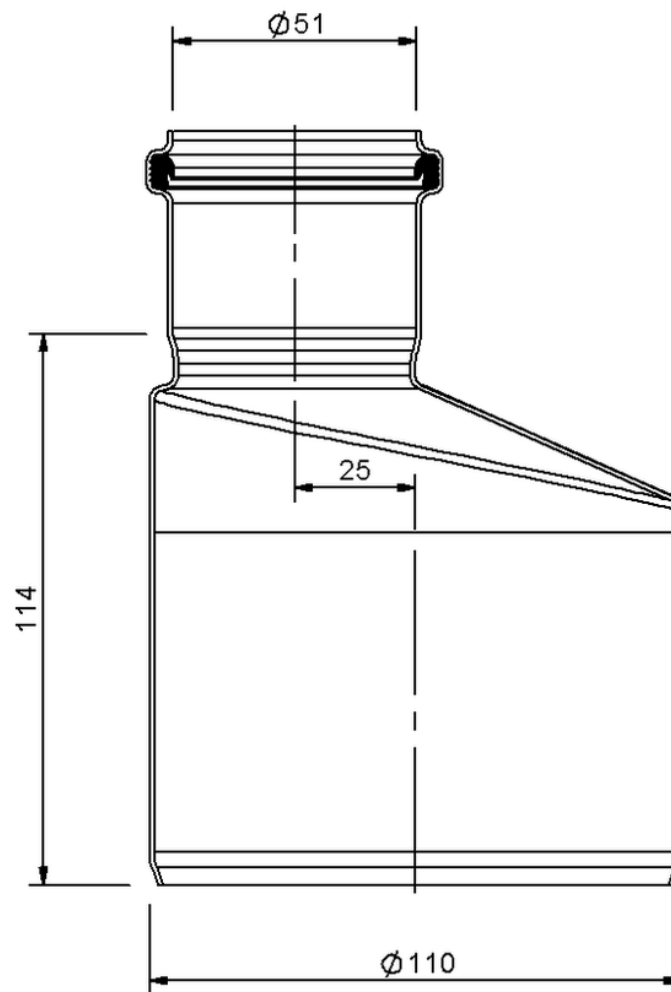

## Technical drawing

### SitaPipe stainless steel transition piece eccentric, DN 50 to DN 100

---

---

SitaPipe stainless steel transition piece eccentric, DN 50 to DN 100,  
DIN EN 1124

Article number

70015011

Changes possible due to technical development, subject to mistakes and printing errors.