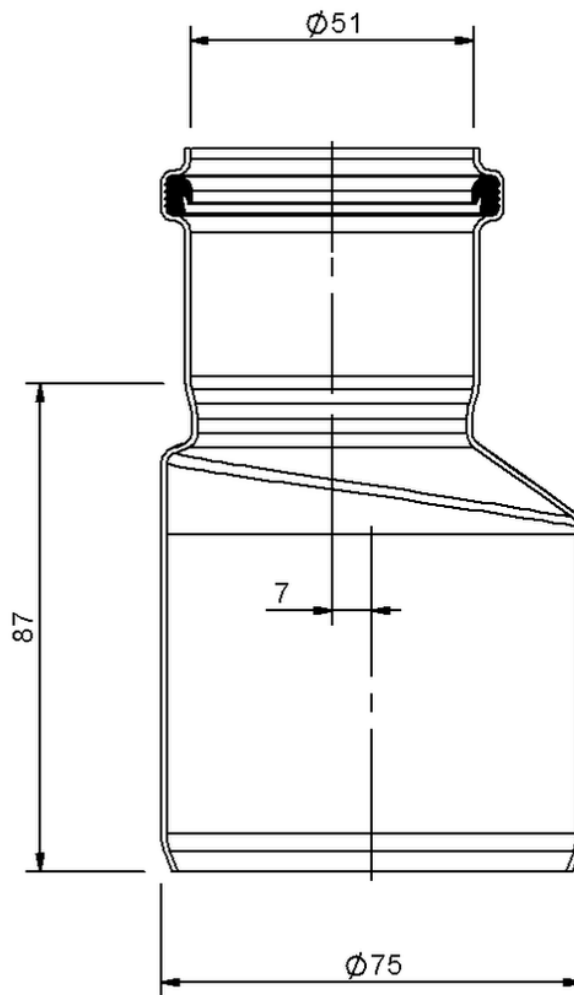

Technical drawing

SitaPipe stainless steel transition piece eccentric, DN 50 to DN 70

SitaPipe stainless steel transition piece eccentric, DN 50 to DN 70,
DIN EN 1124

Article number

70017550

Changes possible due to technical development, subject to mistakes and printing errors.