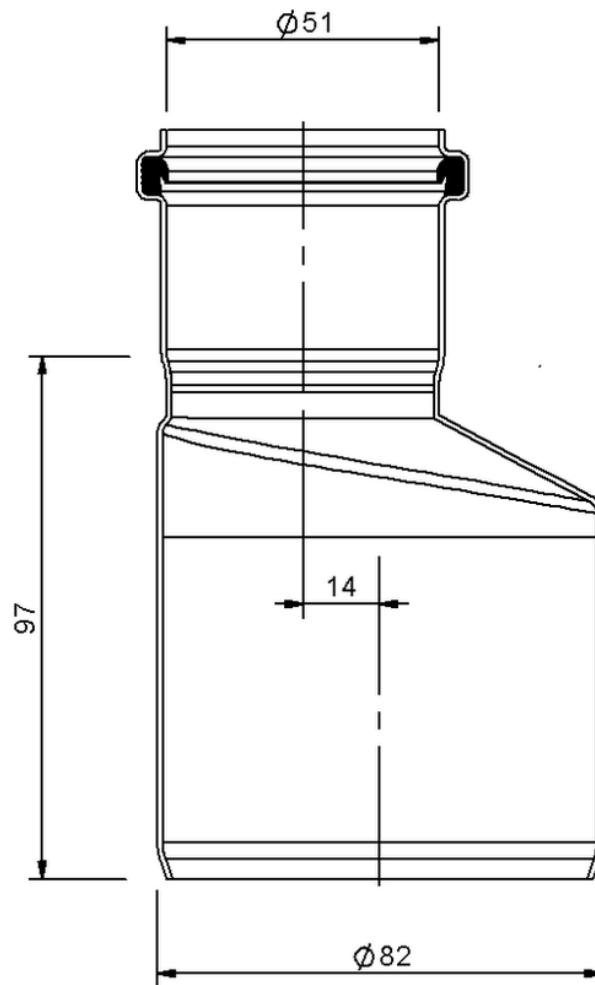

Technical drawing

SitaPipe stainless steel transition piece eccentric, DN 50 to DN 80

SitaPipe stainless steel transition piece eccentric, DN 50 to DN 80,
DIN EN 1124

Article number

70018050

Changes possible due to technical development, subject to mistakes and printing errors.