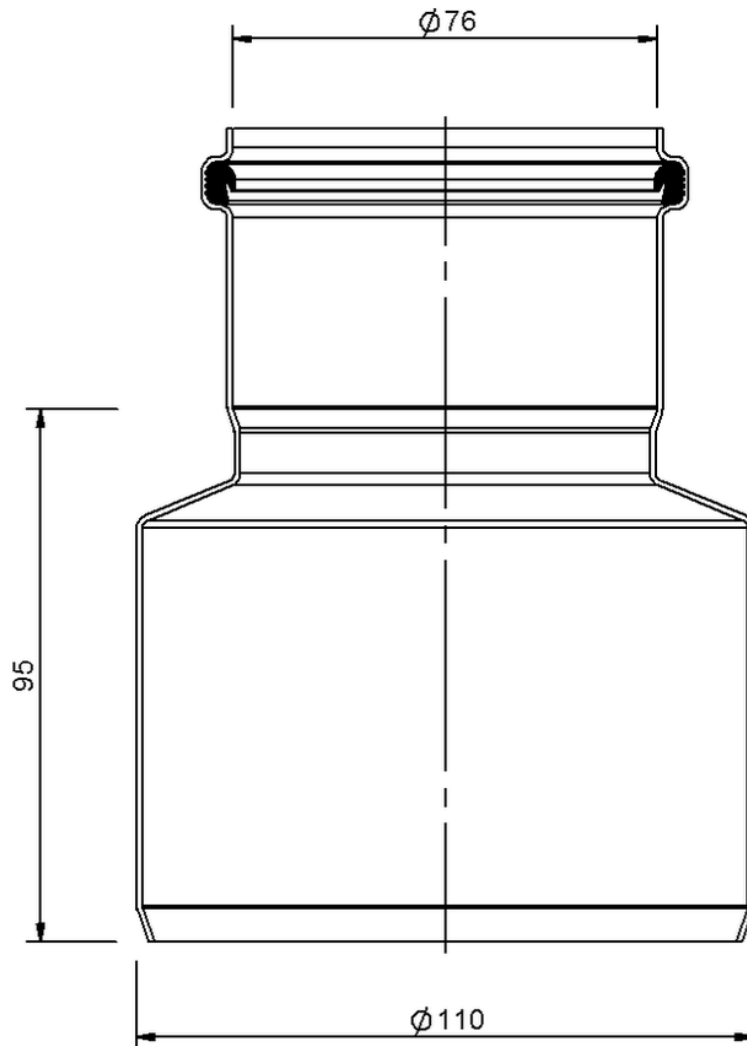

Technical drawing

SitaPipe stainless steel adapter centred DN 70 to DN 100

SitaPipe stainless steel adapter centred DN 70 to DN 100, DIN EN 1124

Article number

70021175

Changes possible due to technical development, subject to mistakes and printing errors.