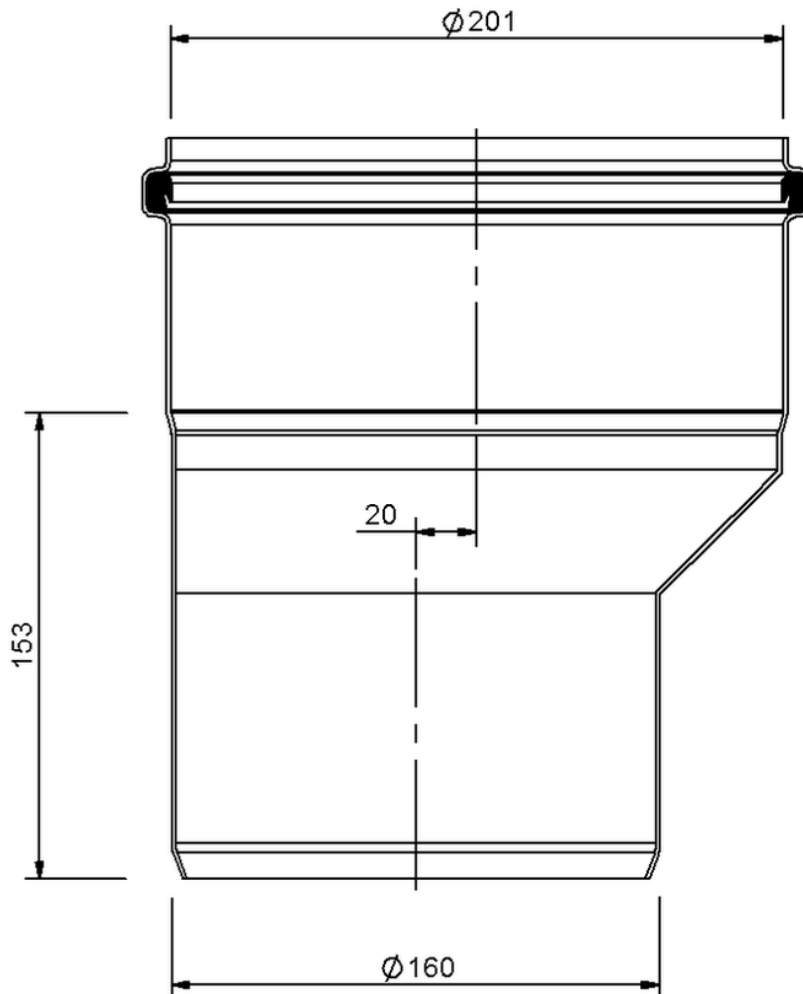

Technical drawing

SitaPipe Edelstahl reduction DN 200 to DN 150

SitaPipe Edelstahl reduction DN 200 to DN 150, DIN EN 1124

Article number

70022016

Changes possible due to technical development, subject to mistakes and printing errors.