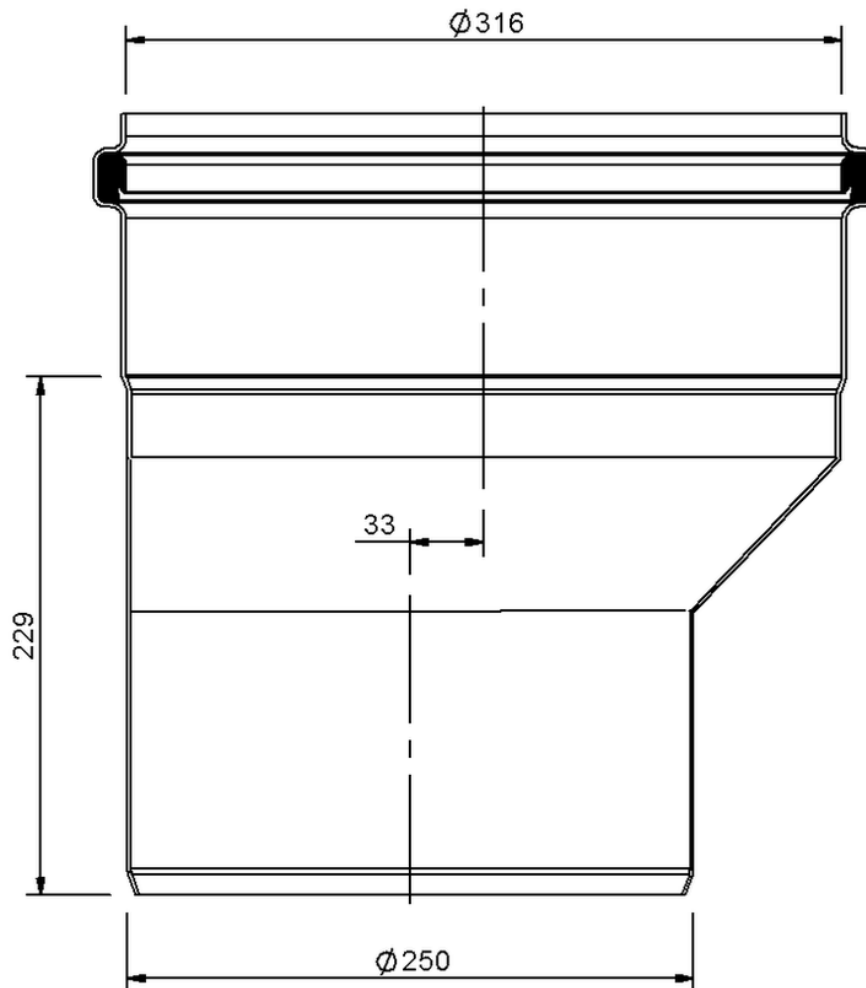

Technical drawing

SitaPipe stainless steel reduction DN 315 to DN 250

SitaPipe stainless steel reduction DN 315 to DN 250, DIN EN 1124

Article number

70022531

Changes possible due to technical development, subject to mistakes and printing errors.