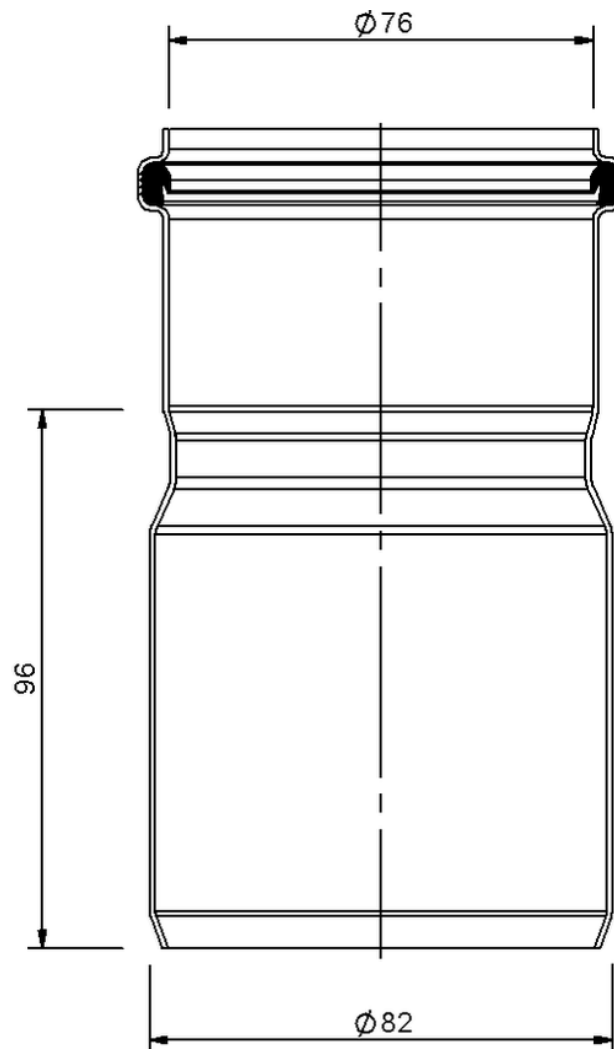

Technical drawing

SitaPipe Edelstahl transition piece centred DN 70 to DN 80

SitaPipe Edelstahl transition piece centred DN 70 to DN 80, DIN EN 1124

Article number

70028075

Changes possible due to technical development, subject to mistakes and printing errors.