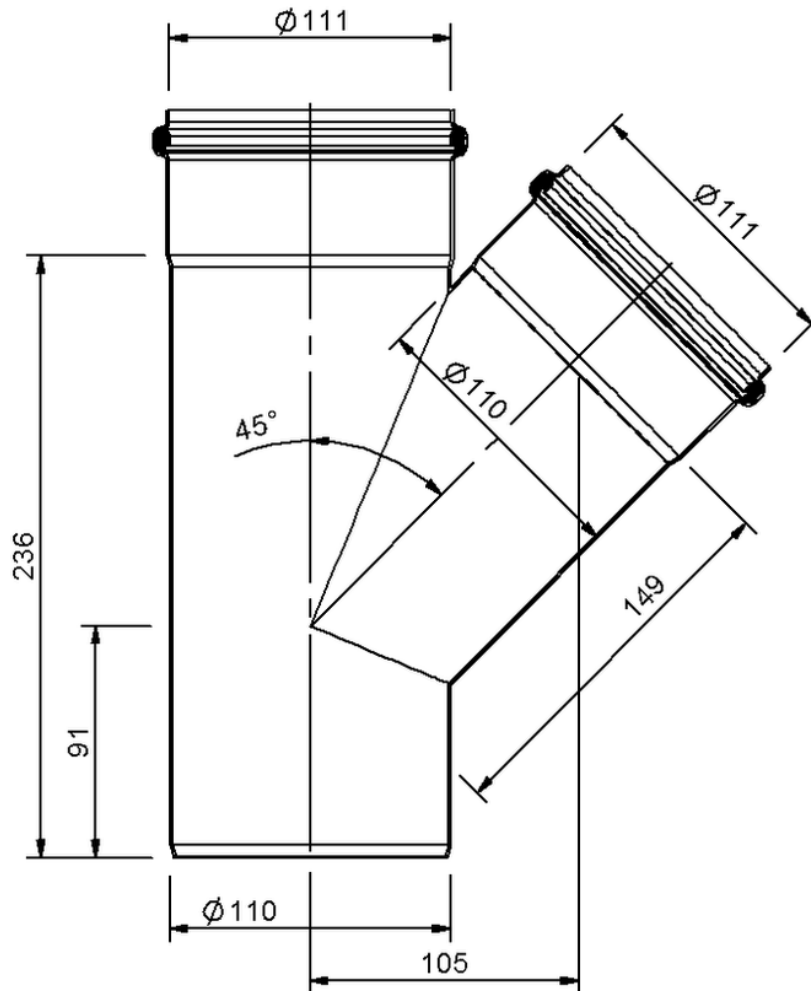

Technical drawing

SitaPipe stainless steel branch 45° DN 100/100

SitaPipe stainless steel branch 45° DN 100/100, DIN EN 1124

Article number

70051111

Changes possible due to technical development, subject to mistakes and printing errors.