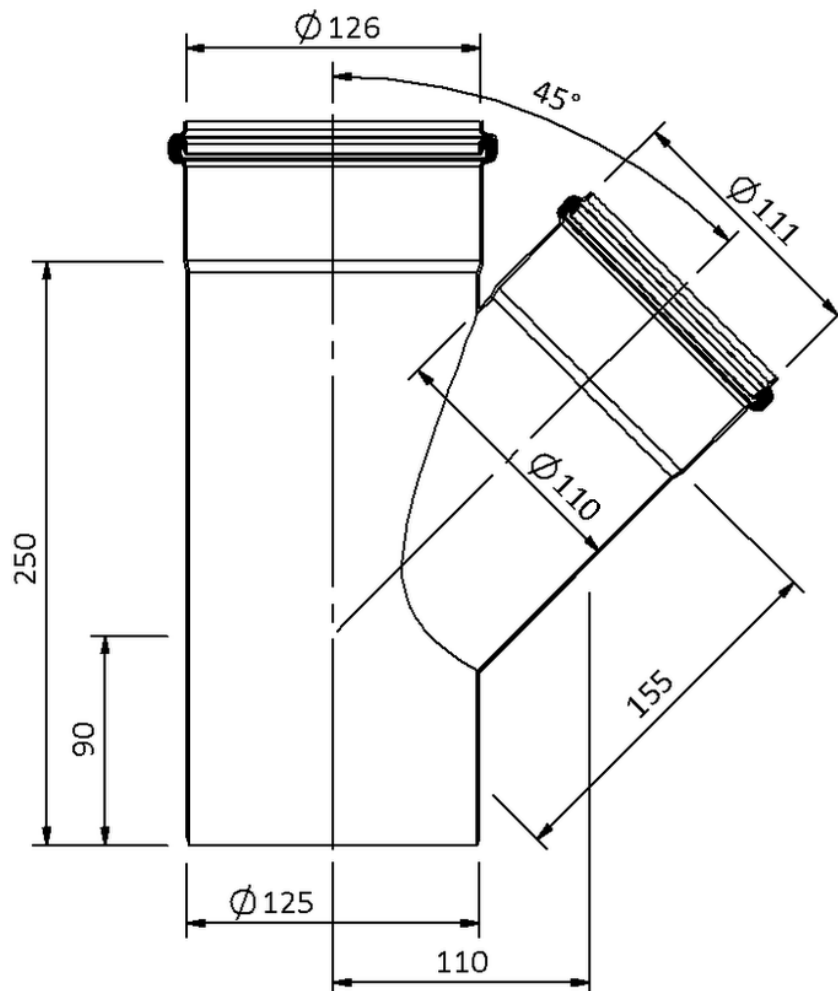

Technical drawing

SitaPipe stainless steel branch 45° DN 125/100

SitaPipe stainless steel branch 45° DN 125/100, DIN EN 1124

Article number

70051112

Changes possible due to technical development, subject to mistakes and printing errors.