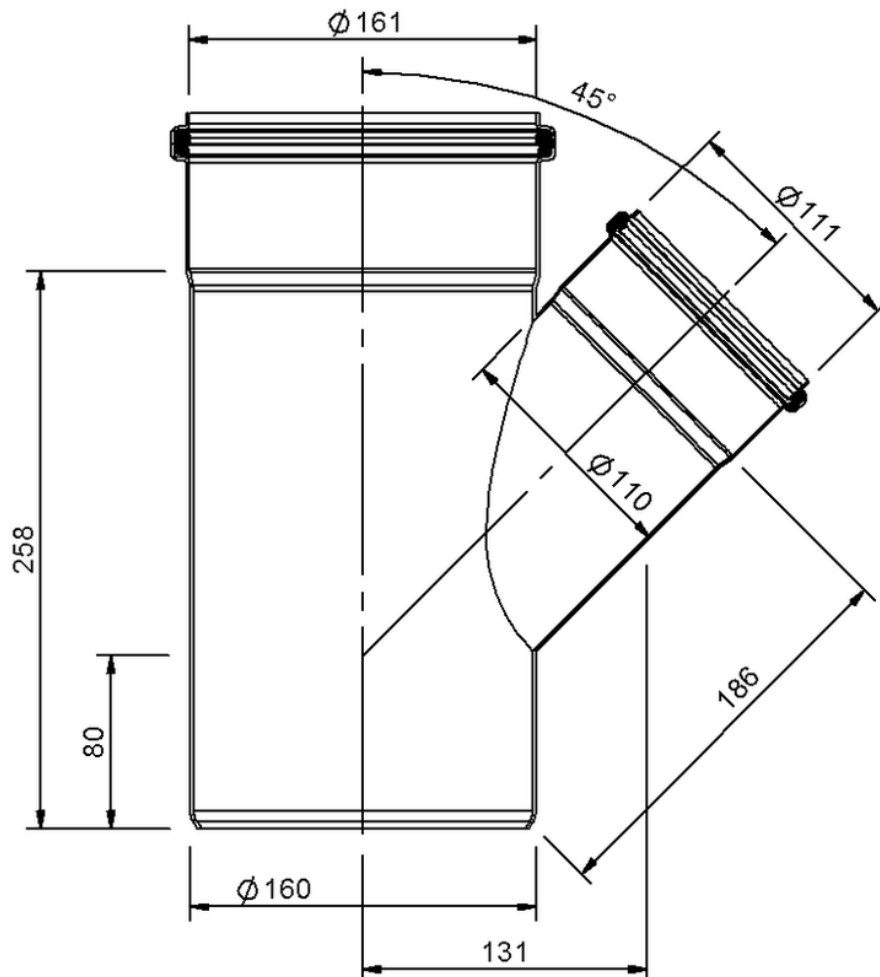

## Technical drawing

### SitaPipe stainless steel branch 45° DN 150/100

SitaPipe stainless steel branch 45° DN 150/100, DIN EN 1124

Article number

70051116

Changes possible due to technical development, subject to mistakes and printing errors.