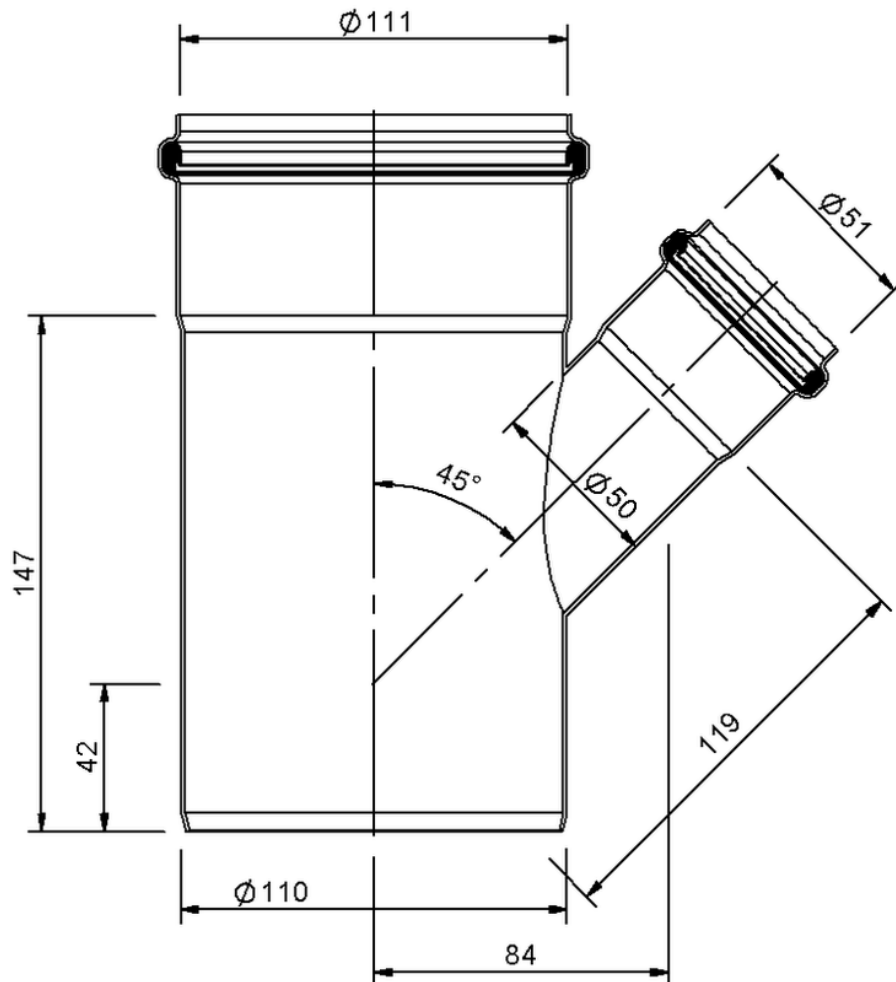

Technical drawing

SitaPipe stainless steel branch 45° DN 100/50

SitaPipe stainless steel branch 45° DN 100/50, DIN EN 1124

Article number

70051150

Changes possible due to technical development, subject to mistakes and printing errors.