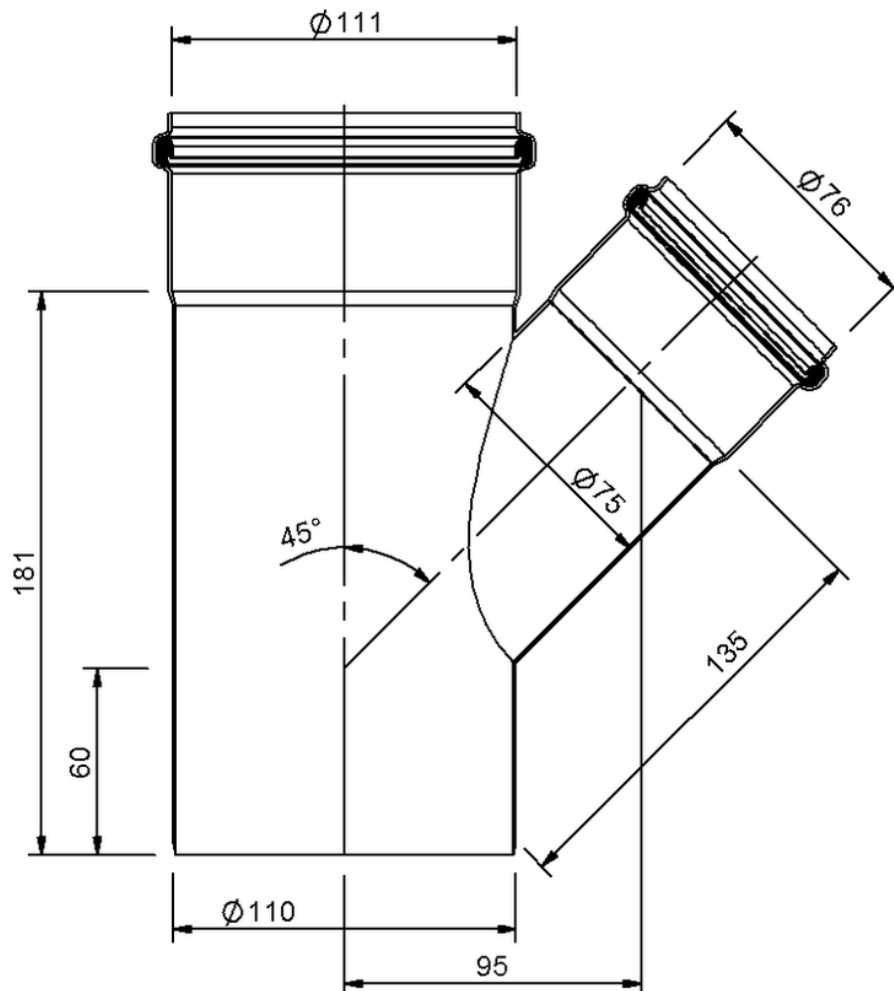

Technical drawing

SitaPipe stainless steel branch 45° DN 100/75

SitaPipe stainless steel branch 45° DN 100/75, DIN EN 1124

Article number

70051175

Changes possible due to technical development, subject to mistakes and printing errors.