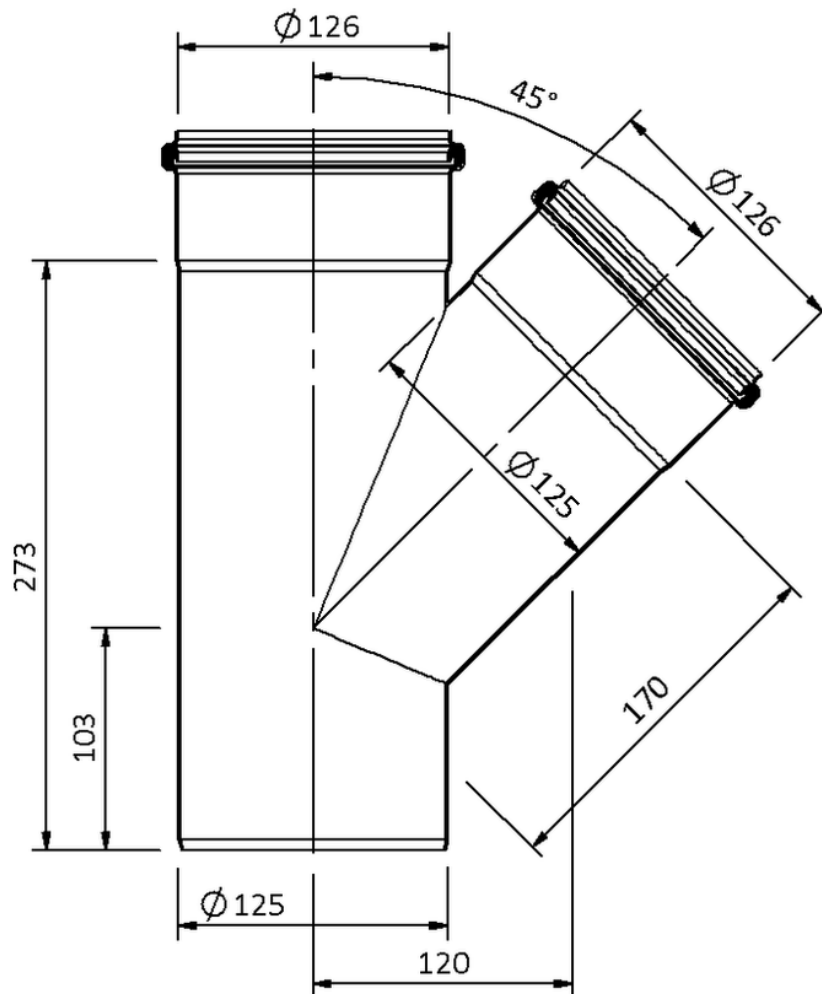

Technical drawing

SitaPipe stainless steel branch 45° DN 125/125

SitaPipe stainless steel branch 45° DN 125/125, DIN EN 1124

Article number

70051212

Changes possible due to technical development, subject to mistakes and printing errors.