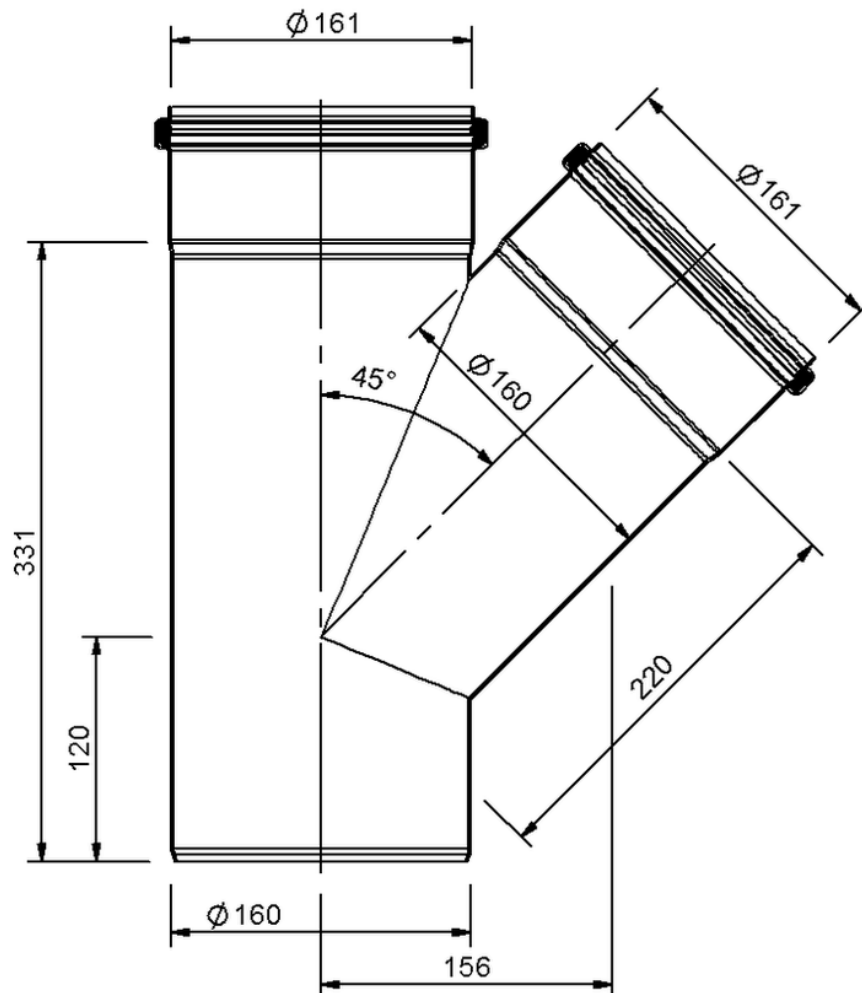

Technical drawing

SitaPipe stainless steel branch 45° DN 150/150

SitaPipe stainless steel branch 45° DN 150/150, DIN EN 1124

Article number

70051616

Changes possible due to technical development, subject to mistakes and printing errors.