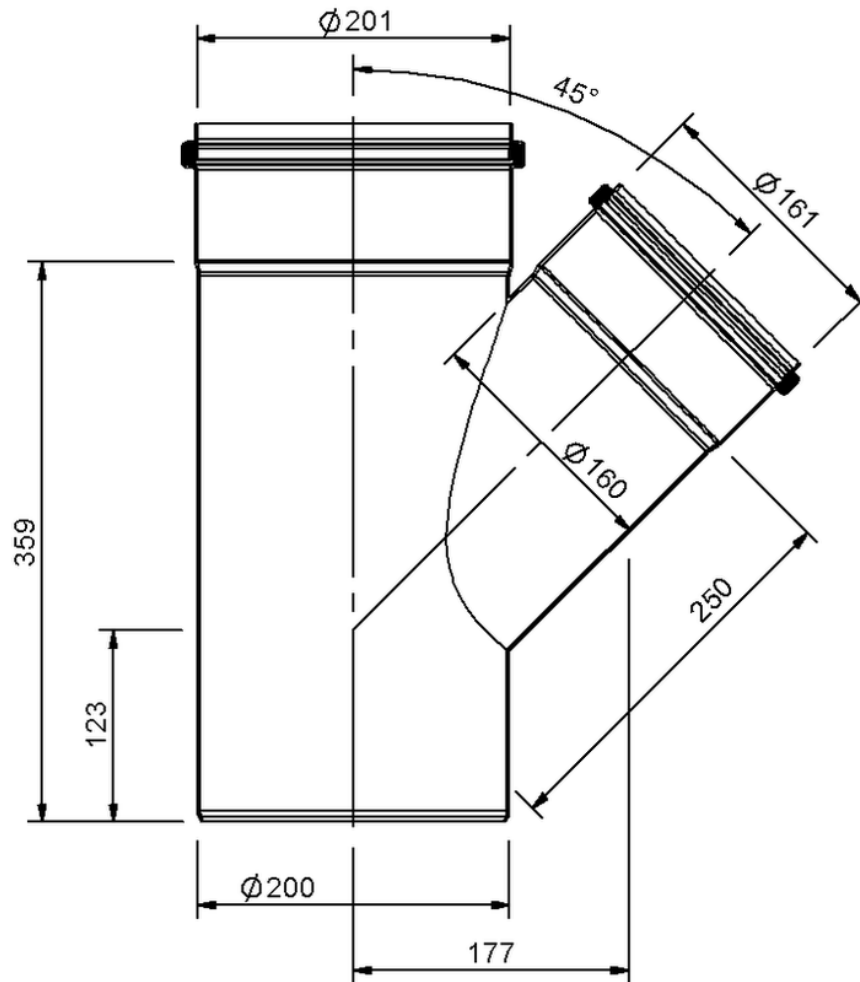

## Technical drawing

### SitaPipe stainless steel branch 45° DN 200/150

SitaPipe stainless steel branch 45° DN 200/150, DIN EN 1124

Article number

70052016

Changes possible due to technical development, subject to mistakes and printing errors.