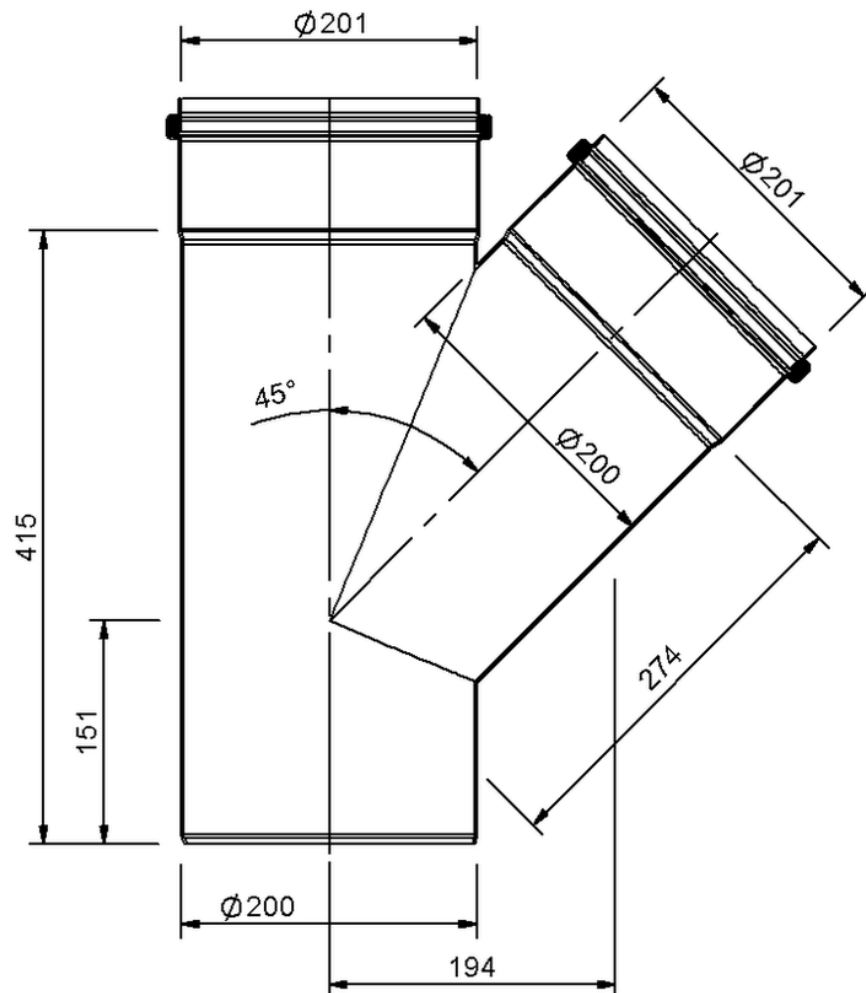

Technical drawing

SitaPipe stainless steel branch 45° DN 200/200

SitaPipe stainless steel branch 45° DN 200/200, DIN EN 1124

Article number

70052020

Changes possible due to technical development, subject to mistakes and printing errors.