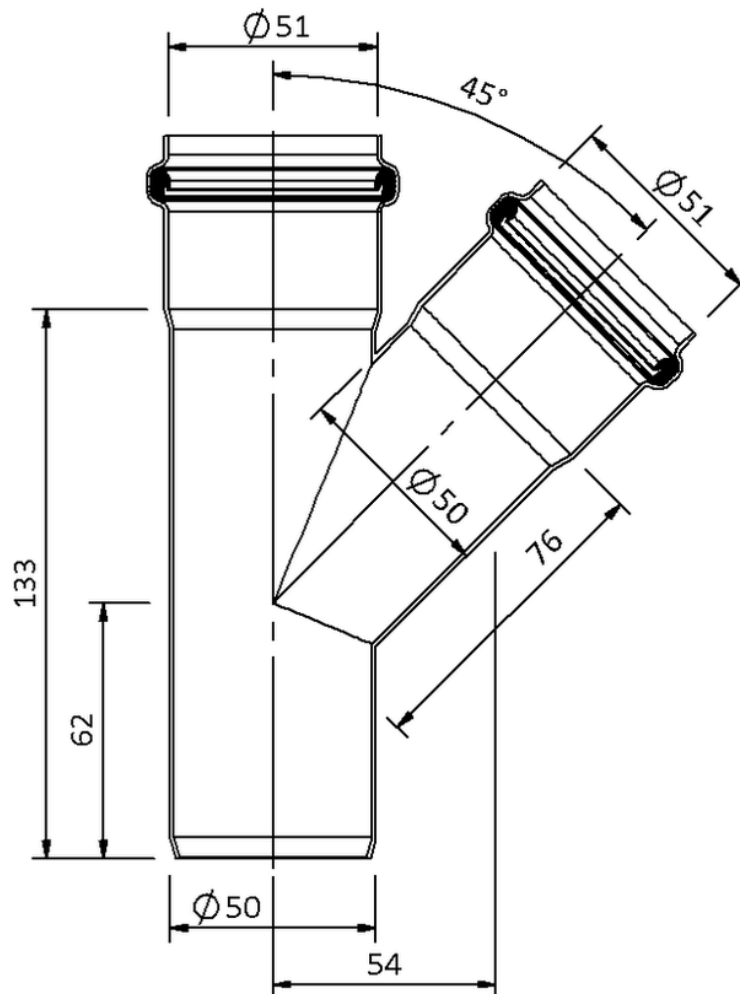

## Technical drawing

### SitaPipe stainless steel branch 45° DN 50/50

SitaPipe stainless steel branch 45° DN 50/50, DIN EN 1124

Article number

70055050

Changes possible due to technical development, subject to mistakes and printing errors.