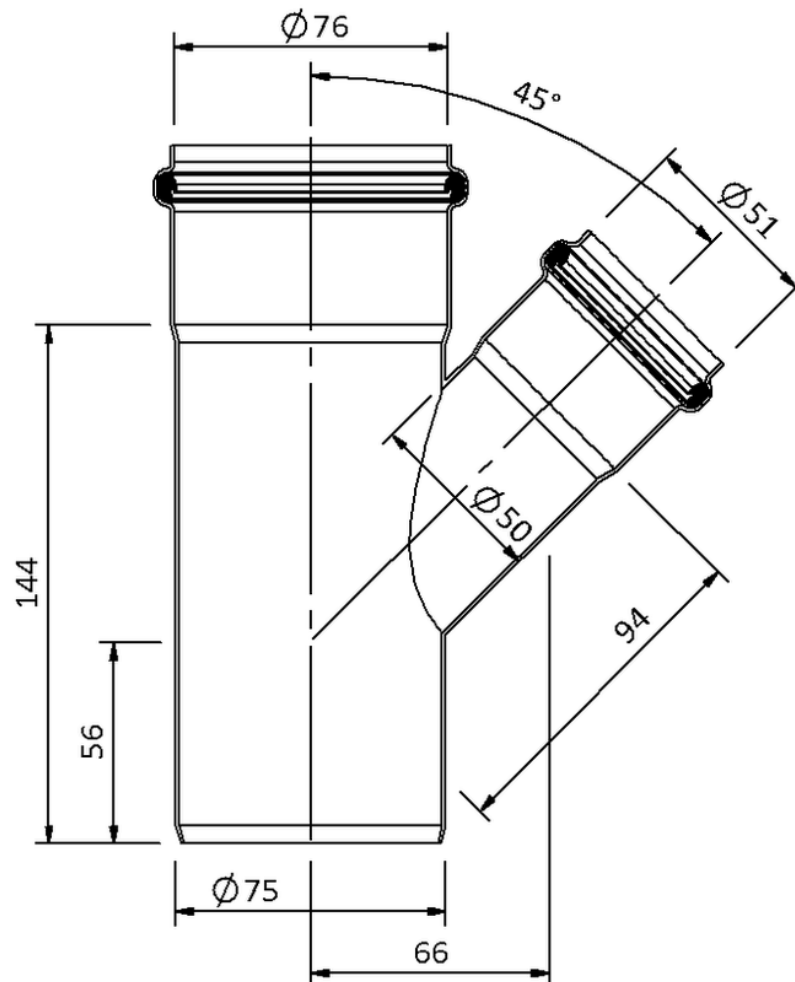

## Technical drawing

### SitaPipe stainless steel branch 45° DN 70/50

---

---

SitaPipe stainless steel branch 45° DN 70/50, DIN EN 1124

Article number

70055075

Changes possible due to technical development, subject to mistakes and printing errors.