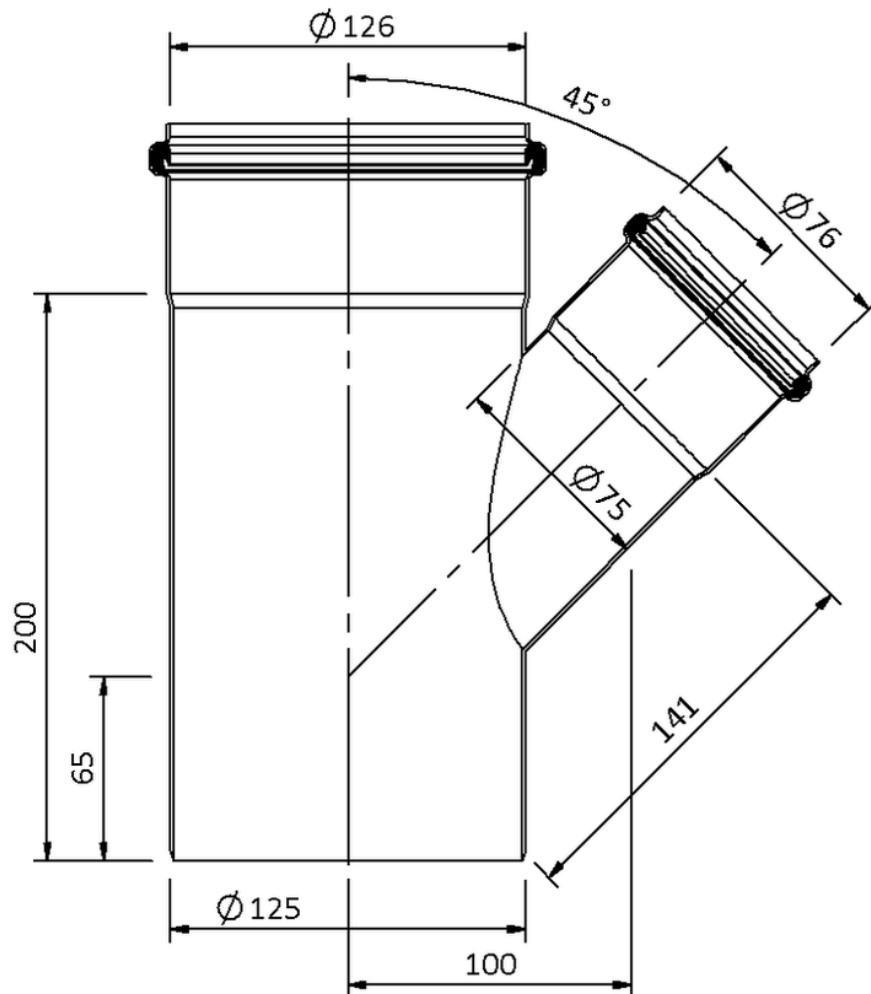

Technical drawing

SitaPipe stainless steel branch 45° DN 125/70

SitaPipe stainless steel branch 45° DN 125/70, DIN EN 1124

Article number

70057512

Changes possible due to technical development, subject to mistakes and printing errors.