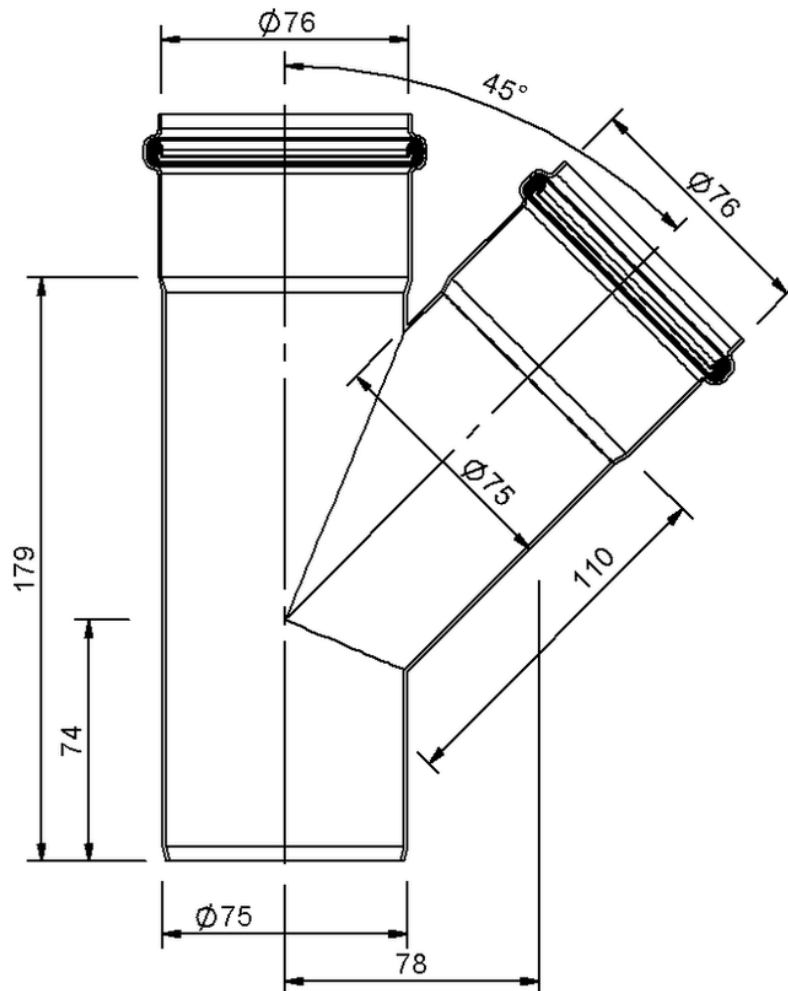

Technical drawing

SitaPipe stainless steel branch 45° DN 70/70

SitaPipe stainless steel branch 45° DN 70/70, DIN EN 1124

Article number

70057575

Changes possible due to technical development, subject to mistakes and printing errors.