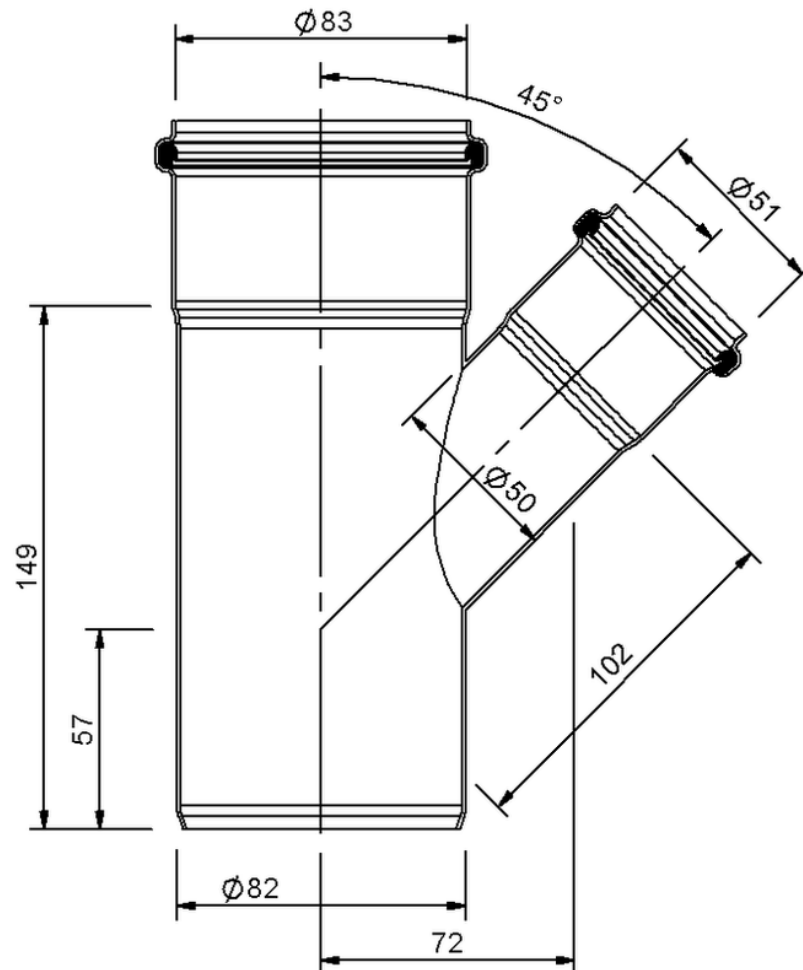

## Technical drawing

### SitaPipe stainless steel branch 45° DN 80-DN 50

SitaPipe stainless steel branch 45° DN 80-DN 50, DIN EN 1124

Article number

70058050

Changes possible due to technical development, subject to mistakes and printing errors.