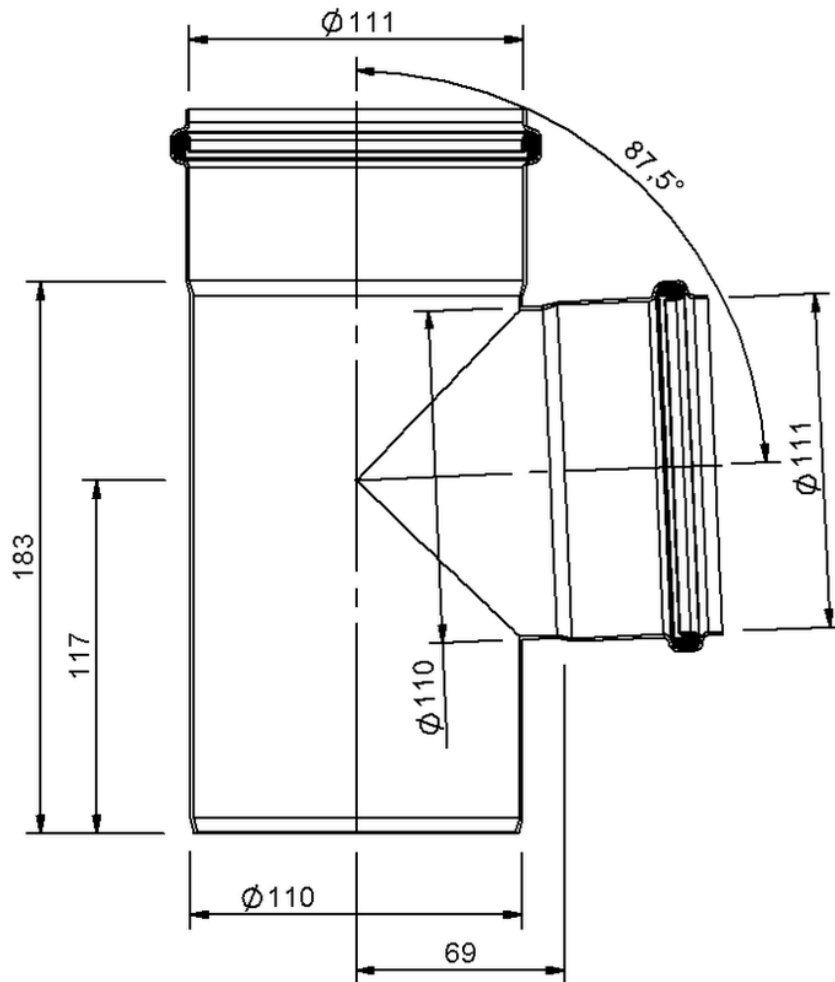

Technical drawing

SitaPipe stainless steel branch 87.5° DN 100/100

SitaPipe stainless steel branch 87.5° DN 100/100, DIN EN 1124

Article number

70061111

Changes possible due to technical development, subject to mistakes and printing errors.