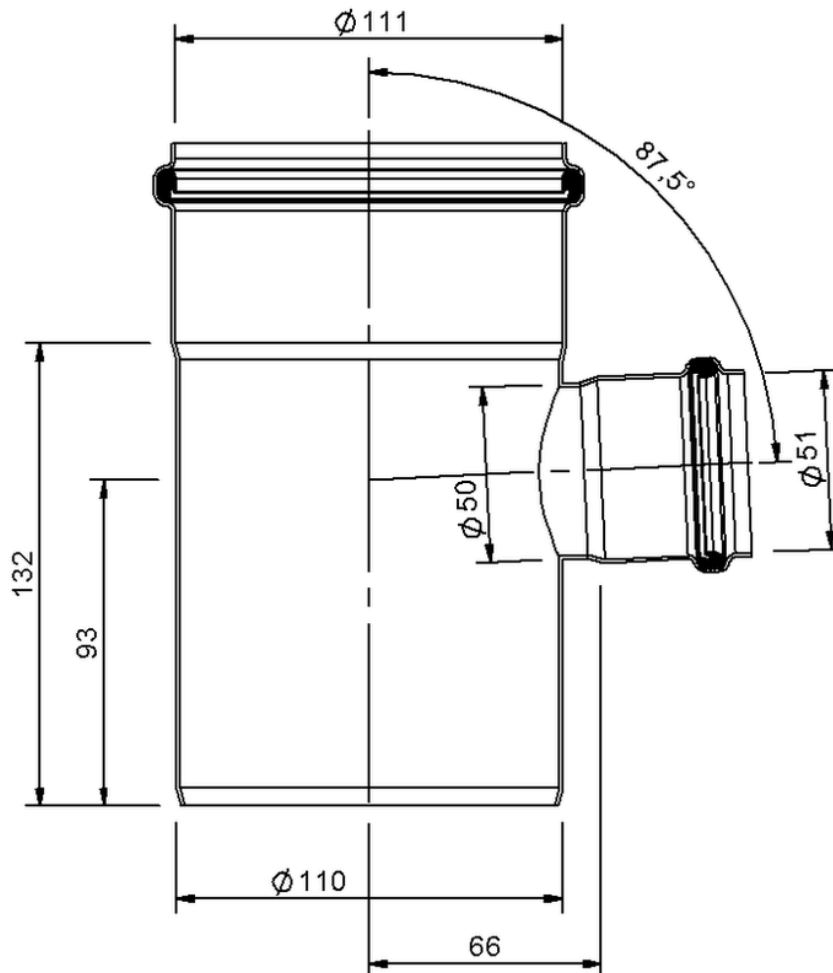

Technical drawing

SitaPipe stainless steel branch 87.5° DN 100/50

SitaPipe stainless steel branch 87.5° DN 100/50, DIN EN 1124

Article number

70061150

Changes possible due to technical development, subject to mistakes and printing errors.