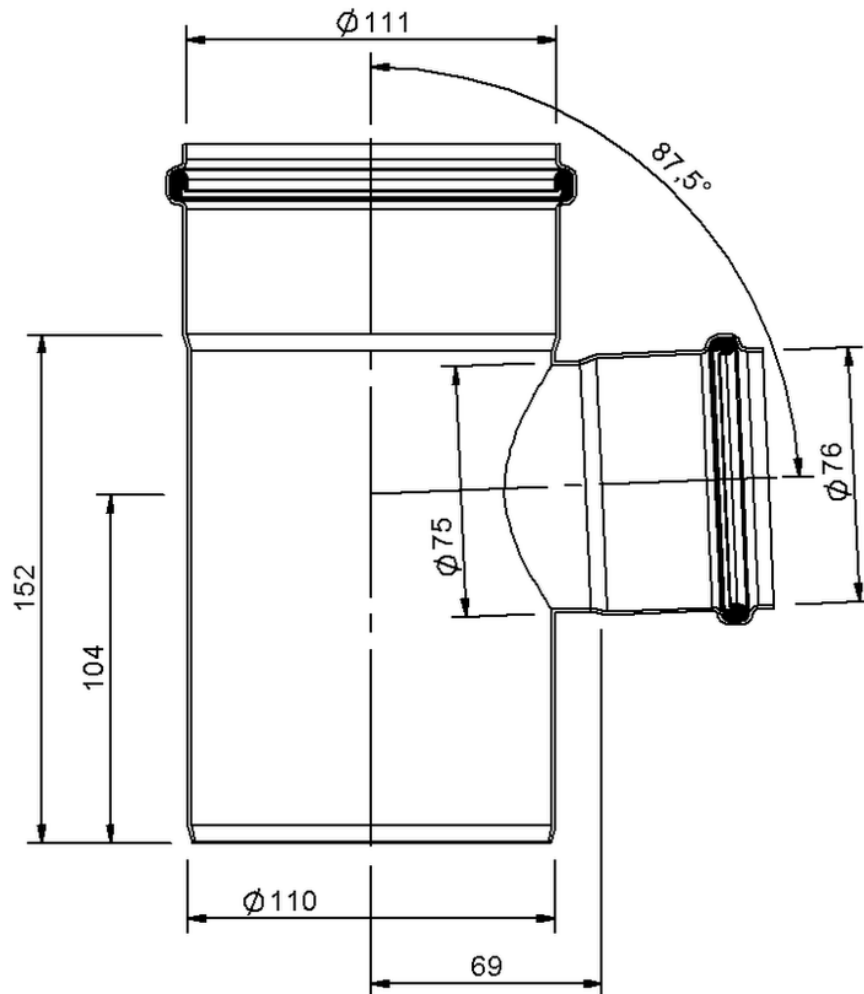

Technical drawing

SitaPipe stainless steel branch 87.5° DN 100/70

SitaPipe stainless steel branch 87.5° DN 100/70, DIN EN 1124

Article number

70061175

Changes possible due to technical development, subject to mistakes and printing errors.