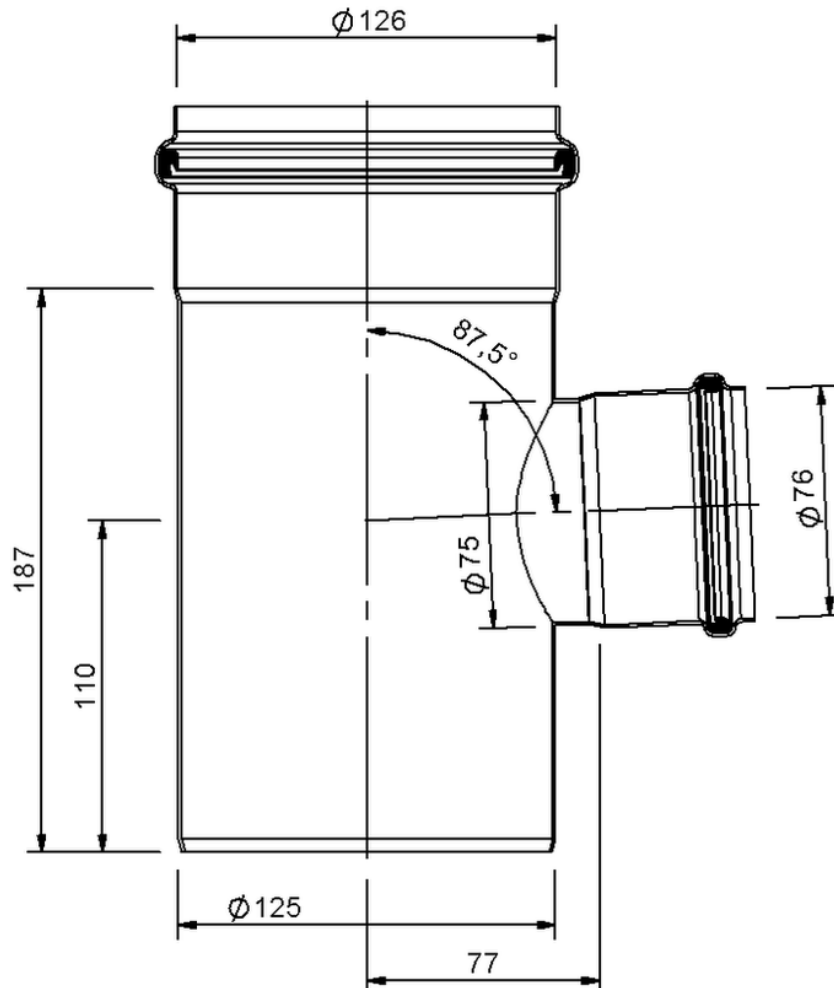

Technical drawing

SitaPipe stainless steel branch 87.5° DN 125/100

SitaPipe stainless steel branch 87.5° DN 125/100, DIN EN 1124

Article number

70061211

Changes possible due to technical development, subject to mistakes and printing errors.