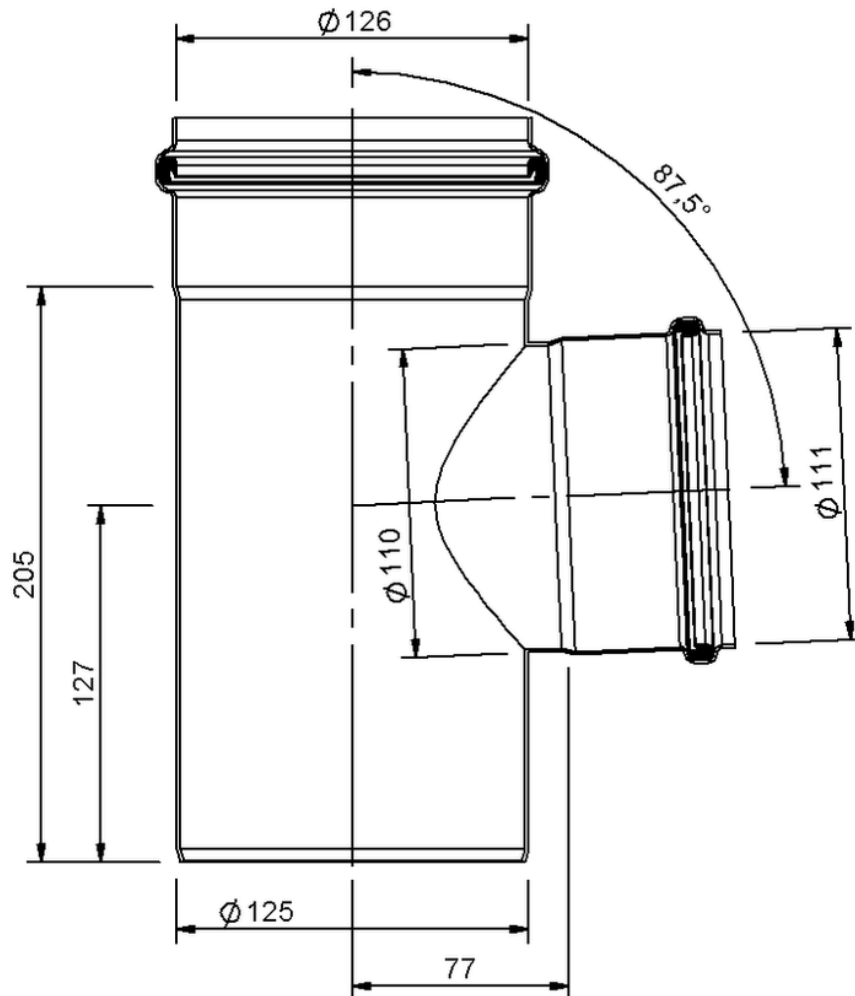

Technical drawing

SitaPipe stainless steel branch 87.5° DN 125/70

SitaPipe stainless steel branch 87.5° DN 125/70, DIN EN 1124

Article number

70061275

Changes possible due to technical development, subject to mistakes and printing errors.