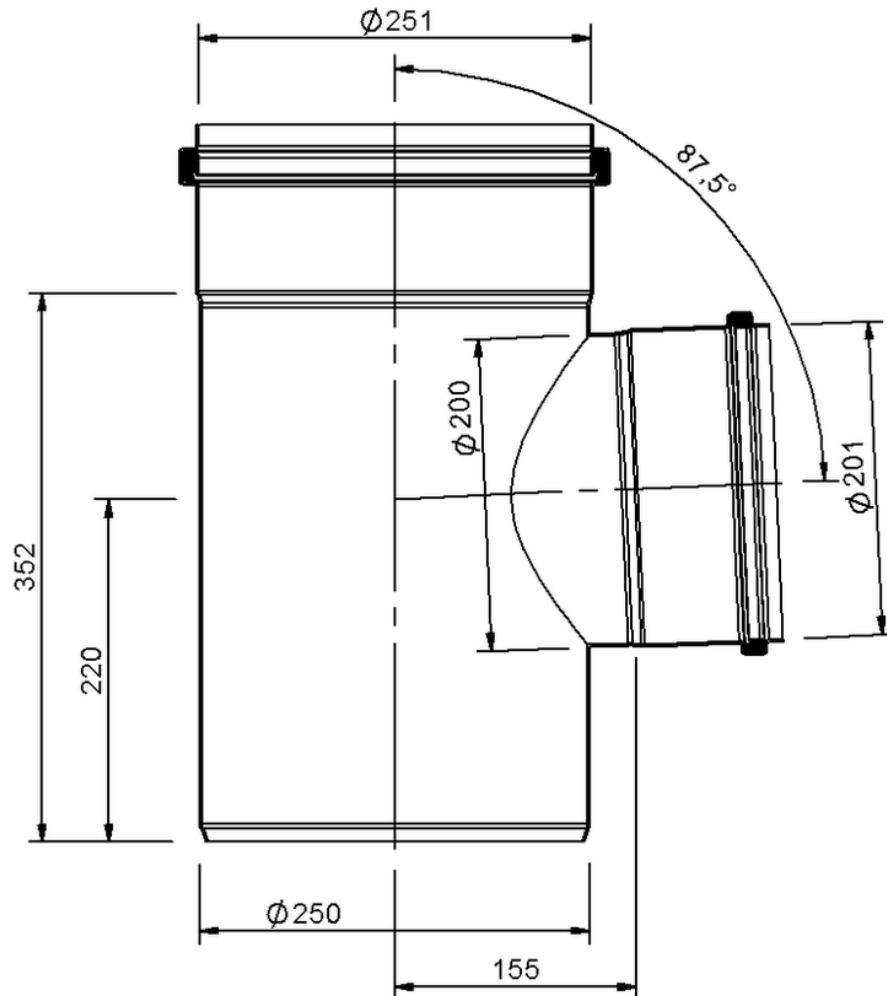

## Technical drawing

### SitaPipe stainless steel branch 87.5° DN 250-DN 200

SitaPipe stainless steel branch 87.5° DN 250-DN 200, DIN EN 1124

Article number

70062520

Changes possible due to technical development, subject to mistakes and printing errors.