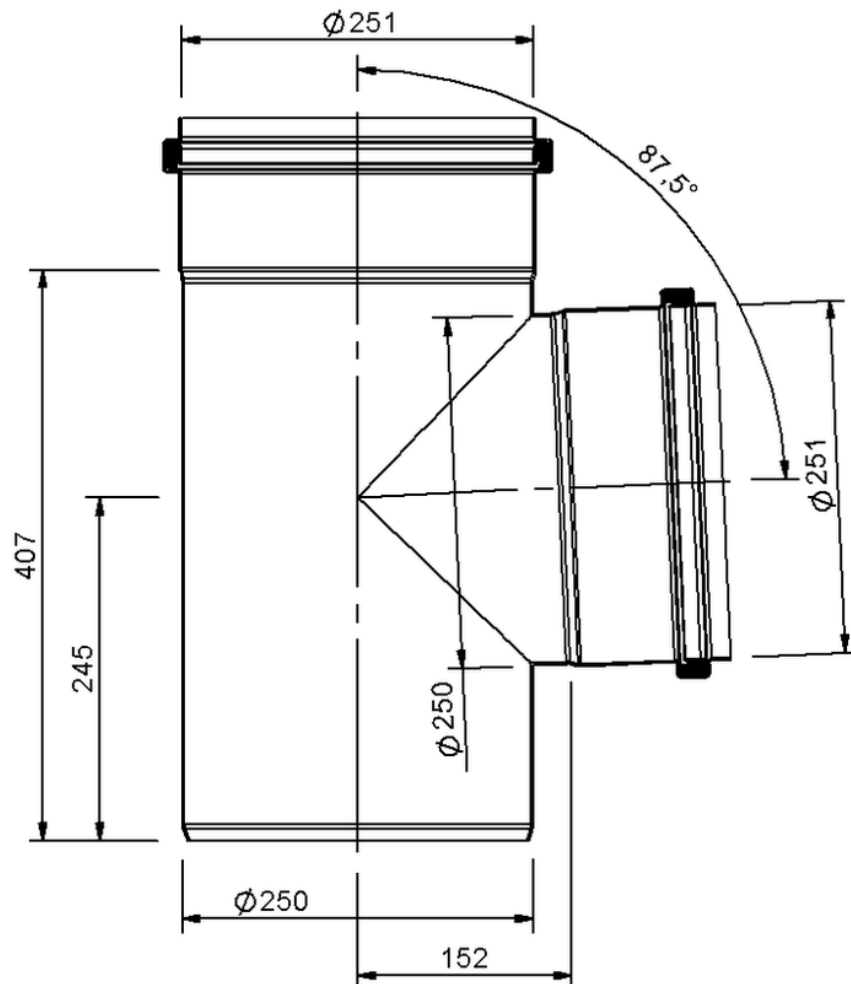

Technical drawing

SitaPipe stainless steel branch 87.5° DN 250-DN 250

SitaPipe stainless steel branch 87.5° DN 250-DN 250, DIN EN 1124

Article number

70062525

Changes possible due to technical development, subject to mistakes and printing errors.