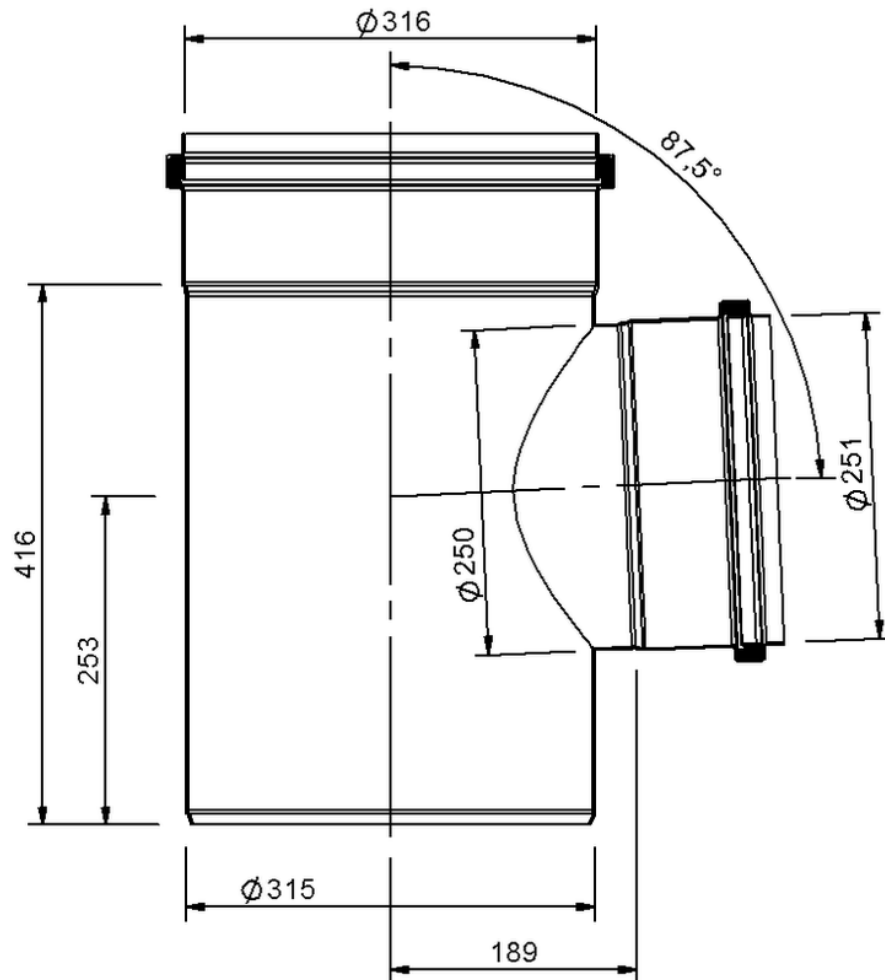

Technical drawing

SitaPipe stainless steel branch 87.5° DN 315-DN 250

SitaPipe stainless steel branch 87.5° DN 315-DN 250, DIN EN 1124

Article number

70063125

Changes possible due to technical development, subject to mistakes and printing errors.