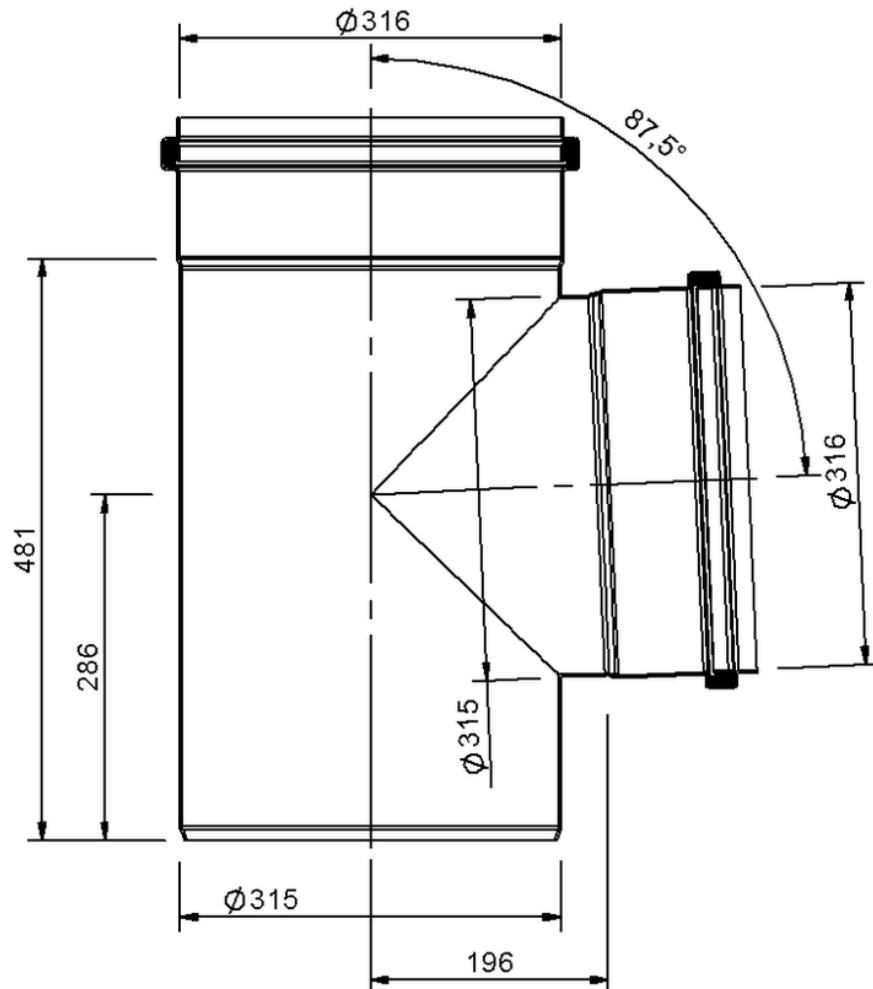

Technical drawing

SitaPipe stainless steel branch 87.5° DN 315-DN 315

SitaPipe stainless steel branch 87.5° DN 315-DN 315, DIN EN 1124

Article number

70063131

Changes possible due to technical development, subject to mistakes and printing errors.