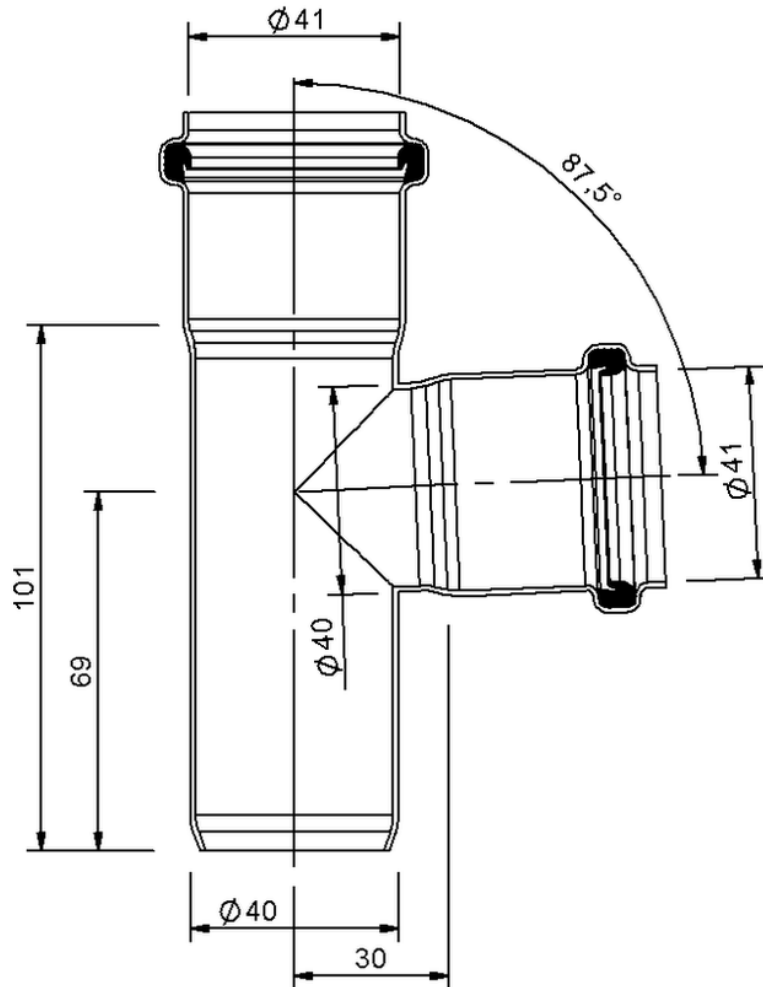

Technical drawing

SitaPipe stainless steel branch 87.5° DN 40-DN 40

SitaPipe stainless steel branch 87.5° DN 40-DN 40, DIN EN 1124

Article number

70064040

Changes possible due to technical development, subject to mistakes and printing errors.