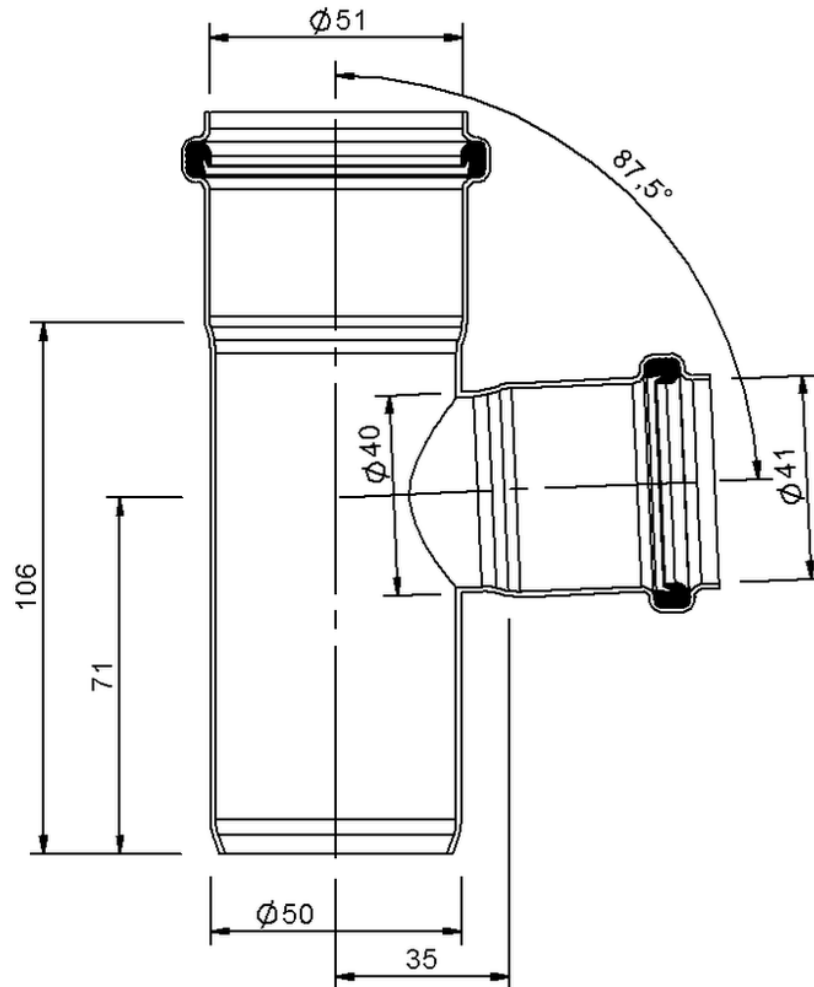

## Technical drawing

### SitaPipe stainless steel branch 87.5° DN 50-DN 40

SitaPipe stainless steel branch 87.5° DN 50-DN 40, DIN EN 1124

Article number

70065040

Changes possible due to technical development, subject to mistakes and printing errors.