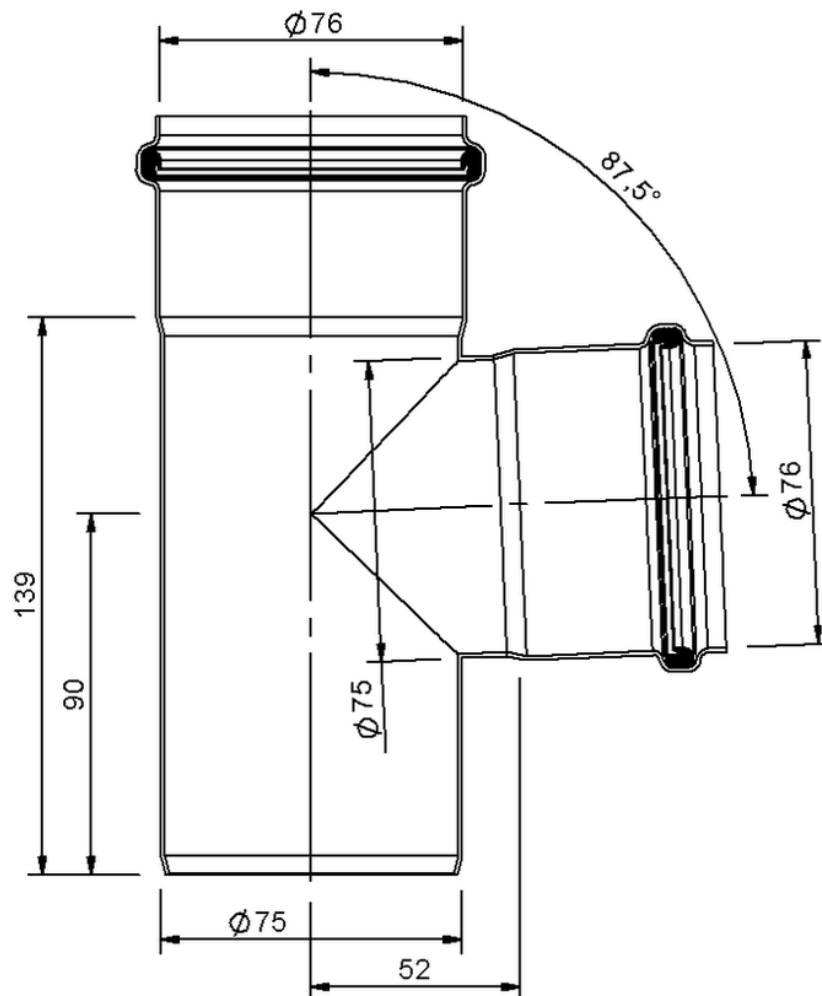

Technical drawing

SitaPipe stainless steel branch 87.5° DN 70/70

SitaPipe stainless steel branch 87.5° DN 70/70, DIN EN 1124

Article number

70067575

Changes possible due to technical development, subject to mistakes and printing errors.