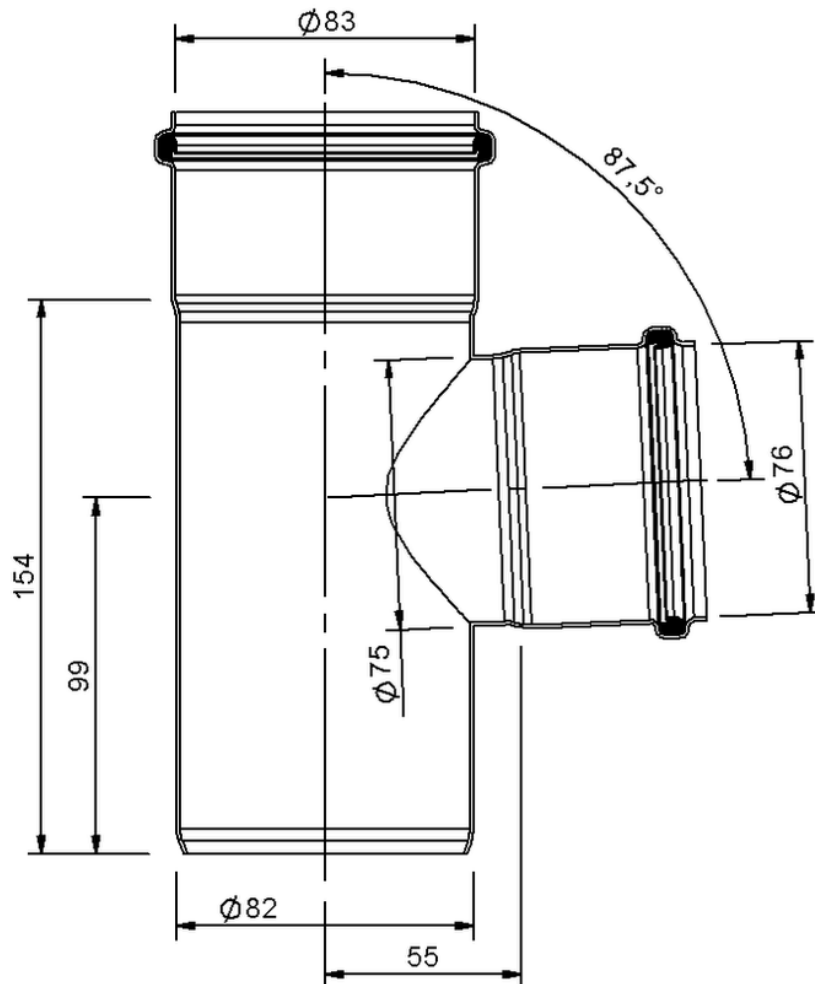

Technical drawing

SitaPipe stainless steel branch 87.5° DN 80-DN 70

SitaPipe stainless steel branch 87.5° DN 80-DN 70, DIN EN 1124

Article number

70068075

Changes possible due to technical development, subject to mistakes and printing errors.